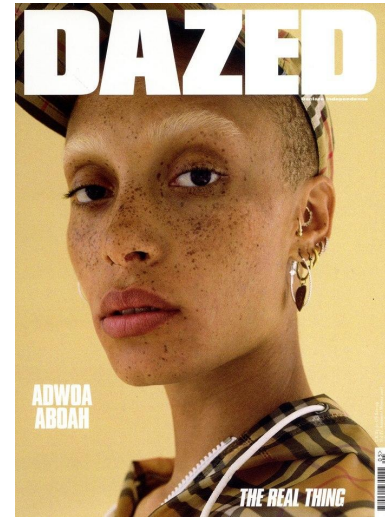

ADWOA ABOAH

Height : 5'8" / 173 cm | Bust : 32" / 81 cm | Waist : 24.5" / 62 cm | Hips : 35" / 89 cm | Shoe : 40.0 EU / 6.5 UK | Hair Colour : Red | Eyes : Brown

ADWOA ABOAH

Height : 5'8" / 173 cm | Bust : 32" / 81 cm | Waist : 24.5" / 62 cm | Hips : 35" / 89 cm | Shoe : 40.0 EU / 6.5 UK | Hair Colour : Red | Eyes : Brown

ADWOA ABOAH

Height : 5'8" / 173 cm | Bust : 32" / 81 cm | Waist : 24.5" / 62 cm | Hips : 35" / 89 cm | Shoe : 40.0 EU / 6.5 UK | Hair Colour : Red | Eyes : Brown