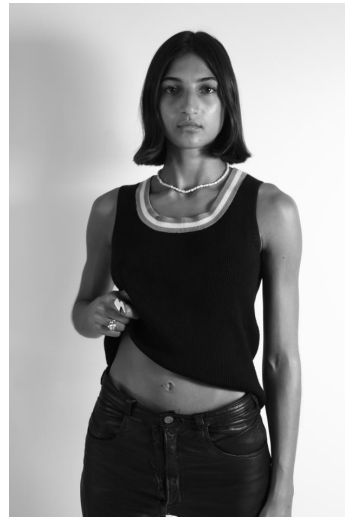

AMIRAH GOODWIN

Height : 5'8" / 173 cm | Bust : 30.5" / 77 cm | Waist : 26" / 66 cm | Hips : 34" / 86 cm | Shoe : 40.5 EU / 7.0 UK | Hair Colour : Brown | Eyes : Brown

AMIRAH GOODWIN

Height : 5'8" / 173 cm | Bust : 30.5" / 77 cm | Waist : 26" / 66 cm | Hips : 34" / 86 cm | Shoe : 40.5 EU / 7.0 UK | Hair Colour : Brown | Eyes : Brown