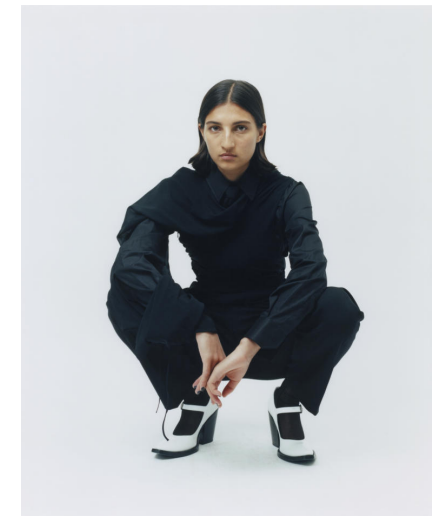

AMIRAH GOODWIN

Height : 5'8" / 173 cm | Bust : 30.5" / 77 cm | Waist : 26" / 66 cm | Hips : 34" / 86 cm | Shoe : 40.5 EU / 7.0 UK | Hair Colour : Brown | Eyes : Brown

AMIRAH GOODWIN

Height : 5'8" / 173 cm | Bust : 30.5" / 77 cm | Waist : 26" / 66 cm | Hips : 34" / 86 cm | Shoe : 40.5 EU / 7.0 UK | Hair Colour : Brown | Eyes : Brown