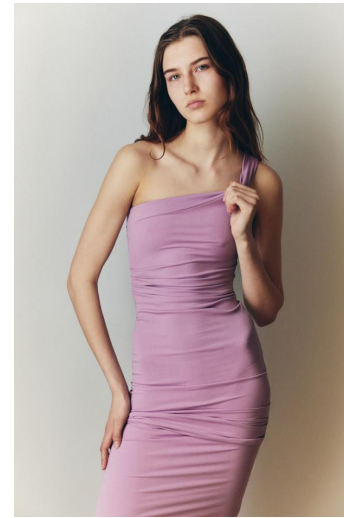

ANNIKA DUMINA

Height : 5'9.5" / 176 cm | Bust : 31.5" / 80 cm | Waist : 23.5" / 60 cm | Hips : 34.5" / 88 cm | Shoe : 40.0 EU / 6.5 UK | Hair Colour : Chestnut | Eyes : Blue/Grey

ANNIKA DUMINA

Height : 5'9.5" / 176 cm | Bust : 31.5" / 80 cm | Waist : 23.5" / 60 cm | Hips : 34.5" / 88 cm | Shoe : 40.0 EU / 6.5 UK | Hair Colour : Chestnut | Eyes : Blue/Grey