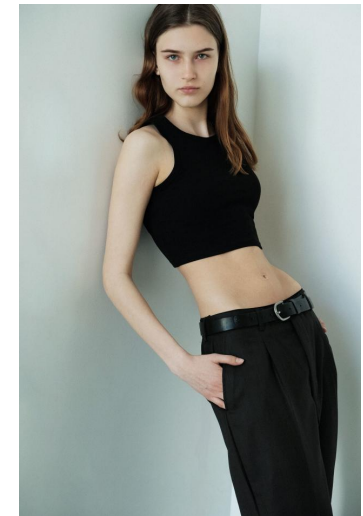

ANNIKA DUMINA

Height : 5'9.5" / 176 cm | Bust : 31.5" / 80 cm | Waist : 23.5" / 60 cm | Hips : 34.5" / 88 cm | Shoe : 40.0 EU / 6.5 UK | Hair Colour : Chestnut | Eyes : Blue/Grey

ANNIKA DUMINA

Height : 5'9.5" / 176 cm | Bust : 31.5" / 80 cm | Waist : 23.5" / 60 cm | Hips : 34.5" / 88 cm | Shoe : 40.0 EU / 6.5 UK | Hair Colour : Chestnut | Eyes : Blue/Grey