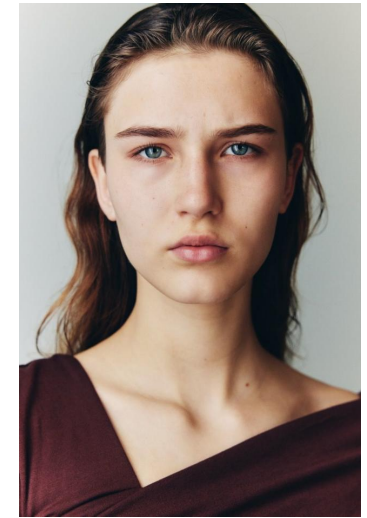

ANNIKA DUMINA

Height : 5'9.5" / 176 cm | Bust : 31.5" / 80 cm | Waist : 23.5" / 60 cm | Hips : 34.5" / 88 cm | Shoe : 40.0 EU / 6.5 UK | Hair Colour : Chestnut | Eyes : Blue/Grey

ANNIKA DUMINA

Height : 5'9.5" / 176 cm | Bust : 31.5" / 80 cm | Waist : 23.5" / 60 cm | Hips : 34.5" / 88 cm | Shoe : 40.0 EU / 6.5 UK | Hair Colour : Chestnut | Eyes : Blue/Grey