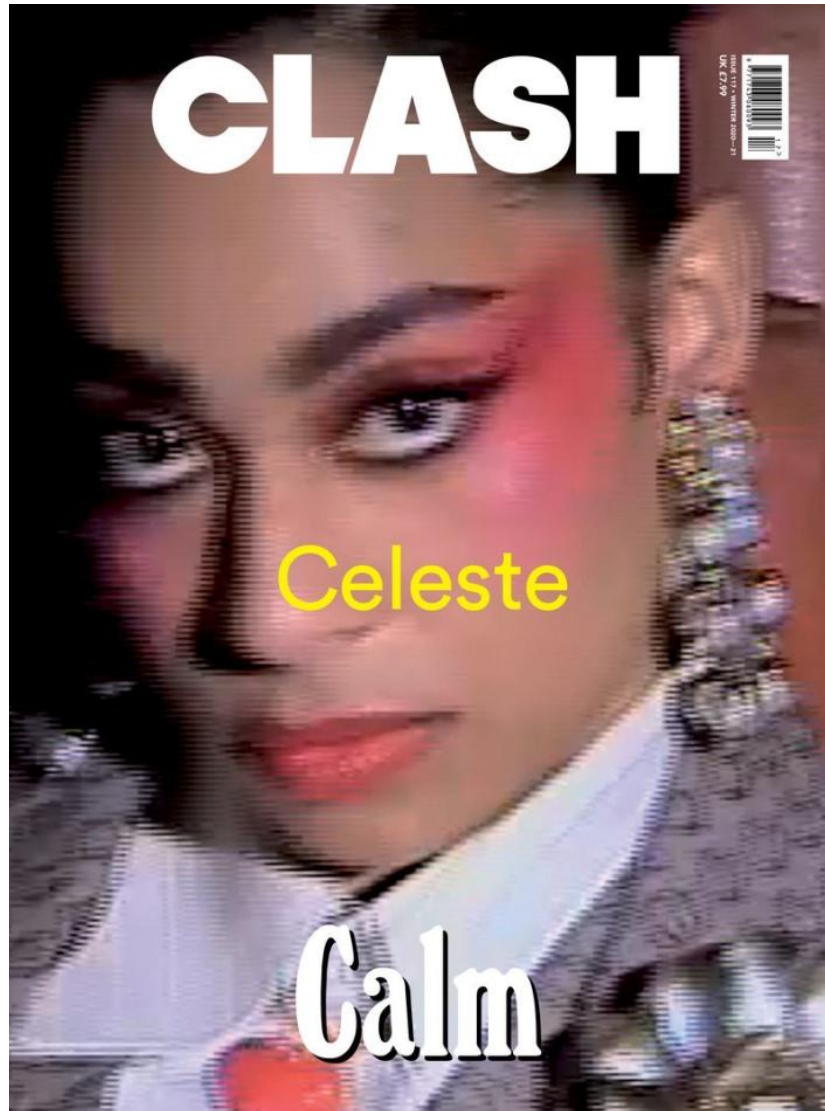

CELESTE .

Height : / cm | Waist : 32.5" / 82 cm | Hips : 41.5" / 105 cm | Shoe : 40.0 EU / 6.5 UK | Hair Colour : | Eyes :