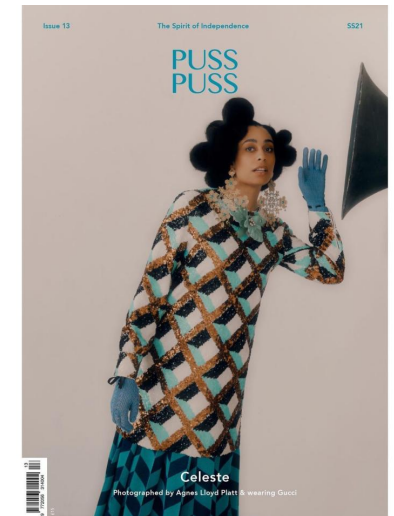

Celeste by Jo Metson Scott

CELESTE .

Bust : 38" / 96 cm | Waist : 32.5" / 82 cm | Hips : 41.5" / 105 cm | Shoe : 40.0 EU / 6.5 UK |

CELESTE .

Bust : 38" / 96 cm | Waist : 32.5" / 82 cm | Hips : 41.5" / 105 cm | Shoe : 40.0 EU / 6.5 UK |

CELESTE .

Bust : 38" / 96 cm | Waist : 32.5" / 82 cm | Hips : 41.5" / 105 cm | Shoe : 40.0 EU / 6.5 UK |

CELESTE .

Bust : 38" / 96 cm | Waist : 32.5" / 82 cm | Hips : 41.5" / 105 cm | Shoe : 40.0 EU / 6.5 UK |