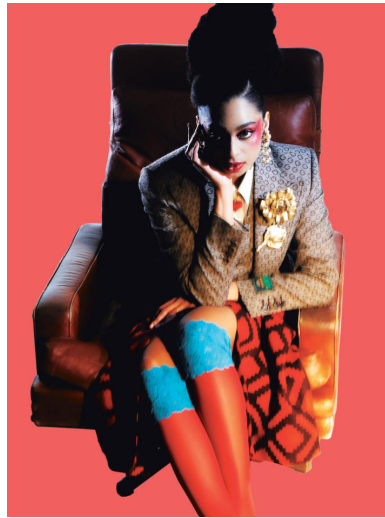

Celeste by Jo Metson Scott

CELESTE .

Bust : 38" / 96 cm | Waist : 32.5" / 82 cm | Hips : 41.5" / 105 cm | Shoe : 40.0 EU / 6.5 UK |

CELESTE .

Bust : 38" / 96 cm | Waist : 32.5" / 82 cm | Hips : 41.5" / 105 cm | Shoe : 40.0 EU / 6.5 UK |

CELESTE .

Bust : 38" / 96 cm | Waist : 32.5" / 82 cm | Hips : 41.5" / 105 cm | Shoe : 40.0 EU / 6.5 UK |

CELESTE .

Bust : 38" / 96 cm | Waist : 32.5" / 82 cm | Hips : 41.5" / 105 cm | Shoe : 40.0 EU / 6.5 UK |