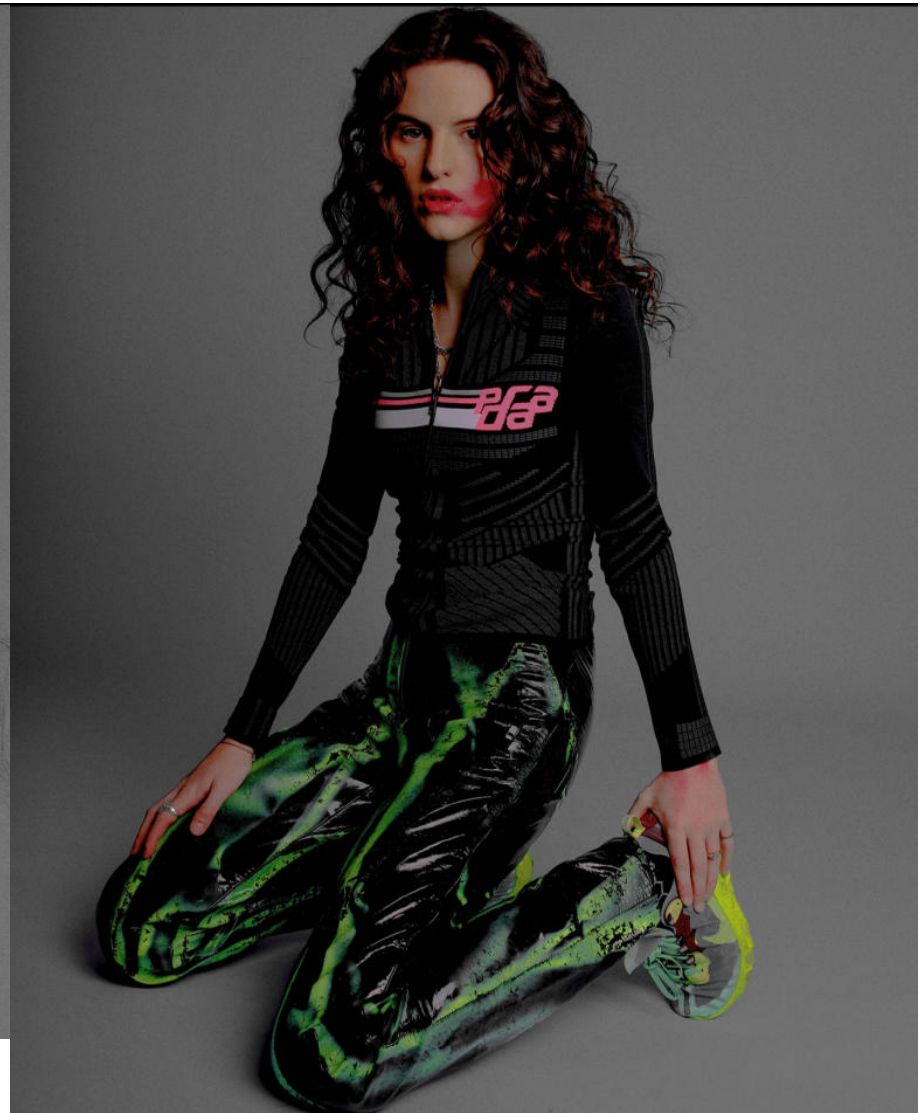

DAISY MAYBE

Height : 5'8" / 173 cm | Waist : 27" / 69 cm | Hips : 36.5" / 93 cm | Shoe : 39.0 EU / 6.0 UK | Hair Colour : Brown | Eyes : Hazel

DAISY MAYBE

Height : 5'8" / 173 cm | Waist : 27" / 69 cm | Hips : 36.5" / 93 cm | Shoe : 39.0 EU / 6.0 UK | Hair Colour : Brown | Eyes : Hazel