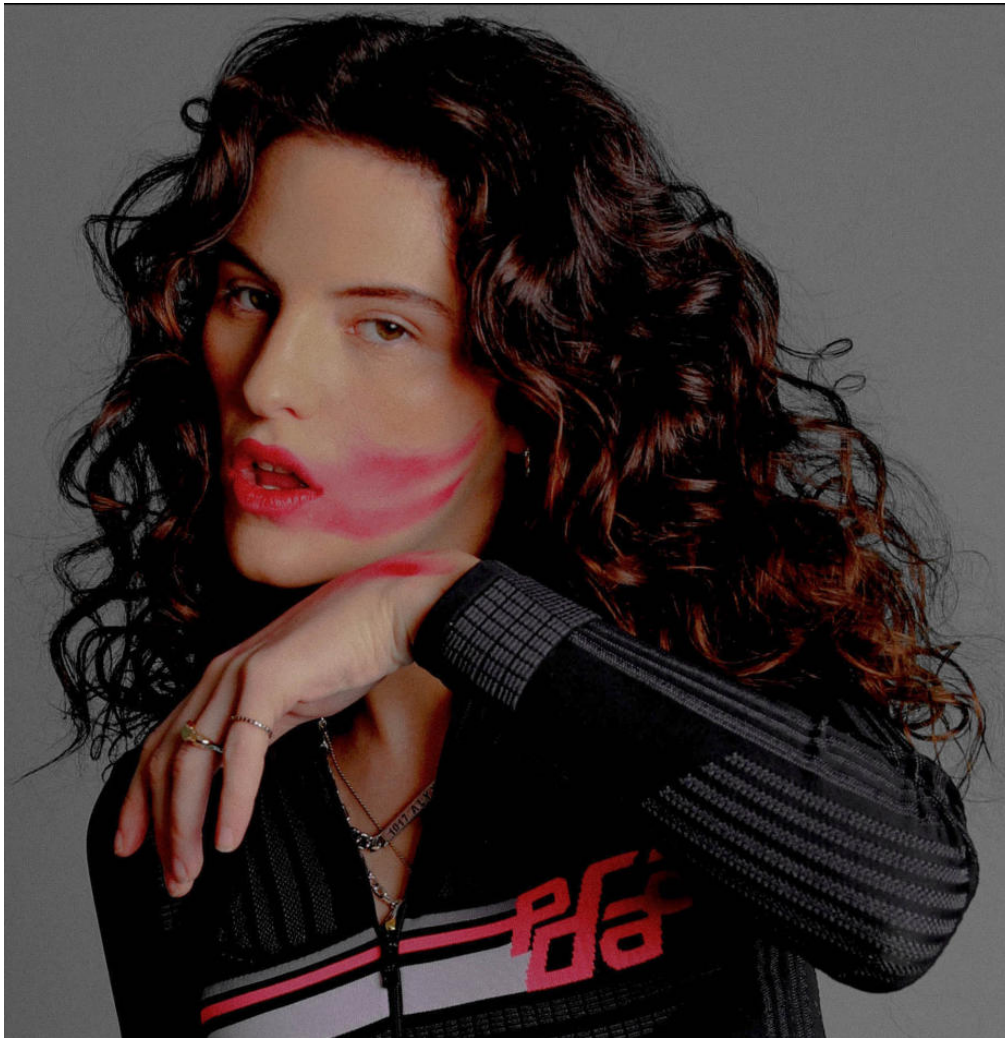

DAISY MAYBE

Height : 5'8" / 173 cm | Waist : 27" / 69 cm | Hips : 36.5" / 93 cm | Shoe : 39.0 EU / 6.0 UK | Hair Colour : Brown | Eyes : Hazel

DAISY MAYBE

Height : 5'8" / 173 cm | Waist : 27" / 69 cm | Hips : 36.5" / 93 cm | Shoe : 39.0 EU / 6.0 UK | Hair Colour : Brown | Eyes : Hazel