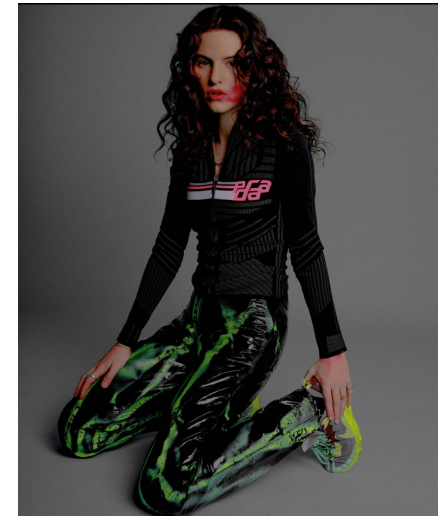

DAISY MAYBE

Height : 5'8" / 173 cm | Bust : 33" / 84 cm | Waist : 27" / 69 cm | Hips : 36.5" / 93 cm | Shoe : 39.0 EU / 6.0 UK | Hair Colour : Brown | Eyes : Hazel

DAISY MAYBE

Height : 5'8" / 173 cm | Bust : 33" / 84 cm | Waist : 27" / 69 cm | Hips : 36.5" / 93 cm | Shoe : 39.0 EU / 6.0 UK | Hair Colour : Brown | Eyes : Hazel

DAISY MAYBE

Height : 5'8" / 173 cm | Bust : 33" / 84 cm | Waist : 27" / 69 cm | Hips : 36.5" / 93 cm | Shoe : 39.0 EU / 6.0 UK | Hair Colour : Brown | Eyes : Hazel