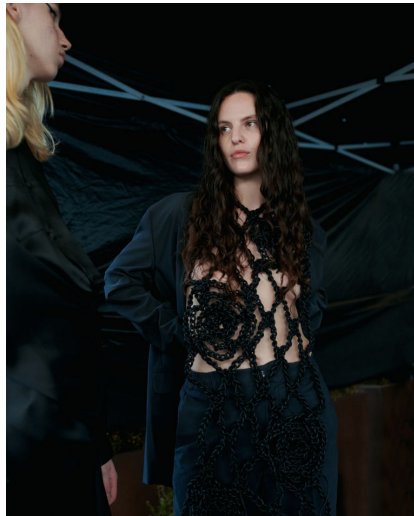

DAISY MAYBE

Height : 5'8" / 173 cm | Bust : 33" / 84 cm | Waist : 27" / 69 cm | Hips : 36.5" / 93 cm | Shoe : 39.0 EU / 6.0 UK | Hair Colour : Brown | Eyes : Hazel

DAISY MAYBE

Height : 5'8" / 173 cm | Bust : 33" / 84 cm | Waist : 27" / 69 cm | Hips : 36.5" / 93 cm | Shoe : 39.0 EU / 6.0 UK | Hair Colour : Brown | Eyes : Hazel

DAISY MAYBE

Height : 5'8" / 173 cm | Bust : 33" / 84 cm | Waist : 27" / 69 cm | Hips : 36.5" / 93 cm | Shoe : 39.0 EU / 6.0 UK | Hair Colour : Brown | Eyes : Hazel