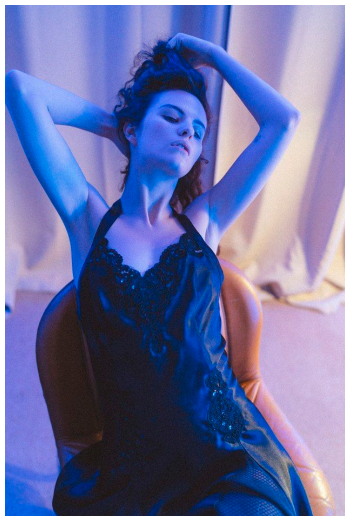

DAISY MAYBE

Height : 5'8" / 173 cm | Bust : 33" / 84 cm | Waist : 27" / 69 cm | Hips : 36.5" / 93 cm | Shoe : 39.0 EU / 6.0 UK | Hair Colour : Brown | Eyes : Hazel

DAISY MAYBE

Height : 5'8" / 173 cm | Bust : 33" / 84 cm | Waist : 27" / 69 cm | Hips : 36.5" / 93 cm | Shoe : 39.0 EU / 6.0 UK | Hair Colour : Brown | Eyes : Hazel

DAISY MAYBE

Height : 5'8" / 173 cm | Bust : 33" / 84 cm | Waist : 27" / 69 cm | Hips : 36.5" / 93 cm | Shoe : 39.0 EU / 6.0 UK | Hair Colour : Brown | Eyes : Hazel