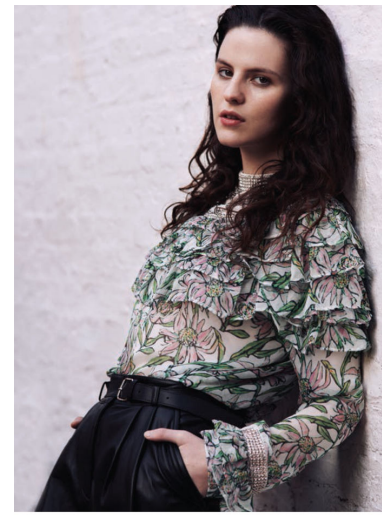

DAISY MAYBE

Height : 5'8" / 173 cm | Bust : 33" / 84 cm | Waist : 27" / 69 cm | Hips : 36.5" / 93 cm | Shoe : 39.0 EU / 6.0 UK | Hair Colour : Brown | Eyes : Hazel

DAISY MAYBE

Height : 5'8" / 173 cm | Bust : 33" / 84 cm | Waist : 27" / 69 cm | Hips : 36.5" / 93 cm | Shoe : 39.0 EU / 6.0 UK | Hair Colour : Brown | Eyes : Hazel

DAISY MAYBE

Height : 5'8" / 173 cm | Bust : 33" / 84 cm | Waist : 27" / 69 cm | Hips : 36.5" / 93 cm | Shoe : 39.0 EU / 6.0 UK | Hair Colour : Brown | Eyes : Hazel