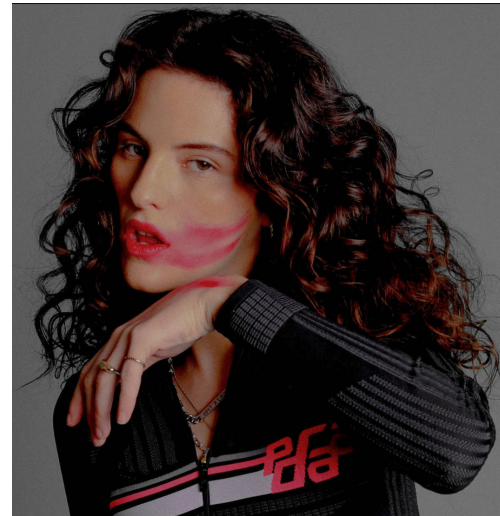

DAISY MAYBE

Height : 5'8" / 173 cm | Bust : 33" / 84 cm | Waist : 27" / 69 cm | Hips : 36.5" / 93 cm | Shoe : 39.0 EU / 6.0 UK | Hair Colour : Brown | Eyes : Hazel

DAISY MAYBE

Height : 5'8" / 173 cm | Bust : 33" / 84 cm | Waist : 27" / 69 cm | Hips : 36.5" / 93 cm | Shoe : 39.0 EU / 6.0 UK | Hair Colour : Brown | Eyes : Hazel

DAISY MAYBE

Height : 5'8" / 173 cm | Bust : 33" / 84 cm | Waist : 27" / 69 cm | Hips : 36.5" / 93 cm | Shoe : 39.0 EU / 6.0 UK | Hair Colour : Brown | Eyes : Hazel