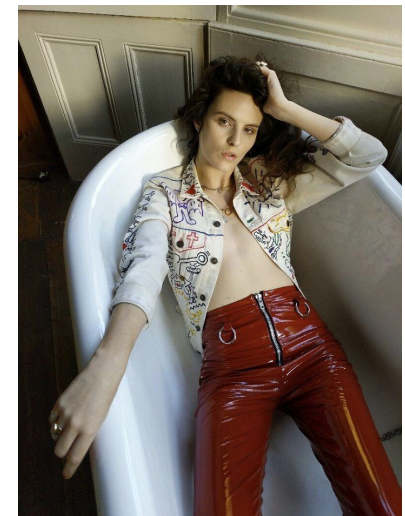

DAISY MAYBE

Height : 5'8" / 173 cm | Bust : 33" / 84 cm | Waist : 27" / 69 cm | Hips : 36.5" / 93 cm | Shoe : 39.0 EU / 6.0 UK | Hair Colour : Brown | Eyes : Hazel

DAISY MAYBE

Height : 5'8" / 173 cm | Bust : 33" / 84 cm | Waist : 27" / 69 cm | Hips : 36.5" / 93 cm | Shoe : 39.0 EU / 6.0 UK | Hair Colour : Brown | Eyes : Hazel

DAISY MAYBE

Height : 5'8" / 173 cm | Bust : 33" / 84 cm | Waist : 27" / 69 cm | Hips : 36.5" / 93 cm | Shoe : 39.0 EU / 6.0 UK | Hair Colour : Brown | Eyes : Hazel