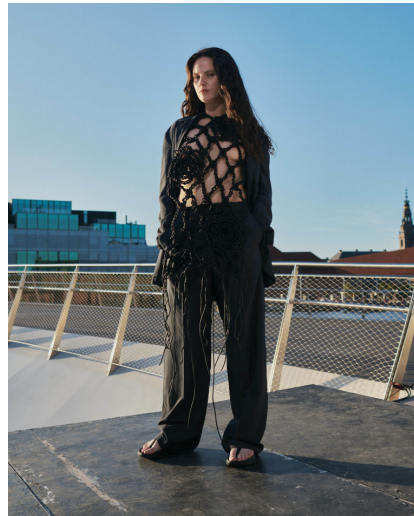

DAISY MAYBE

Height : 5'8" / 173 cm | Bust : 33" / 84 cm | Waist : 27" / 69 cm | Hips : 36.5" / 93 cm | Shoe : 39.0 EU / 6.0 UK | Hair Colour : Brown | Eyes : Hazel

DAISY MAYBE

Height : 5'8" / 173 cm | Bust : 33" / 84 cm | Waist : 27" / 69 cm | Hips : 36.5" / 93 cm | Shoe : 39.0 EU / 6.0 UK | Hair Colour : Brown | Eyes : Hazel

DAISY MAYBE

Height : 5'8" / 173 cm | Bust : 33" / 84 cm | Waist : 27" / 69 cm | Hips : 36.5" / 93 cm | Shoe : 39.0 EU / 6.0 UK | Hair Colour : Brown | Eyes : Hazel