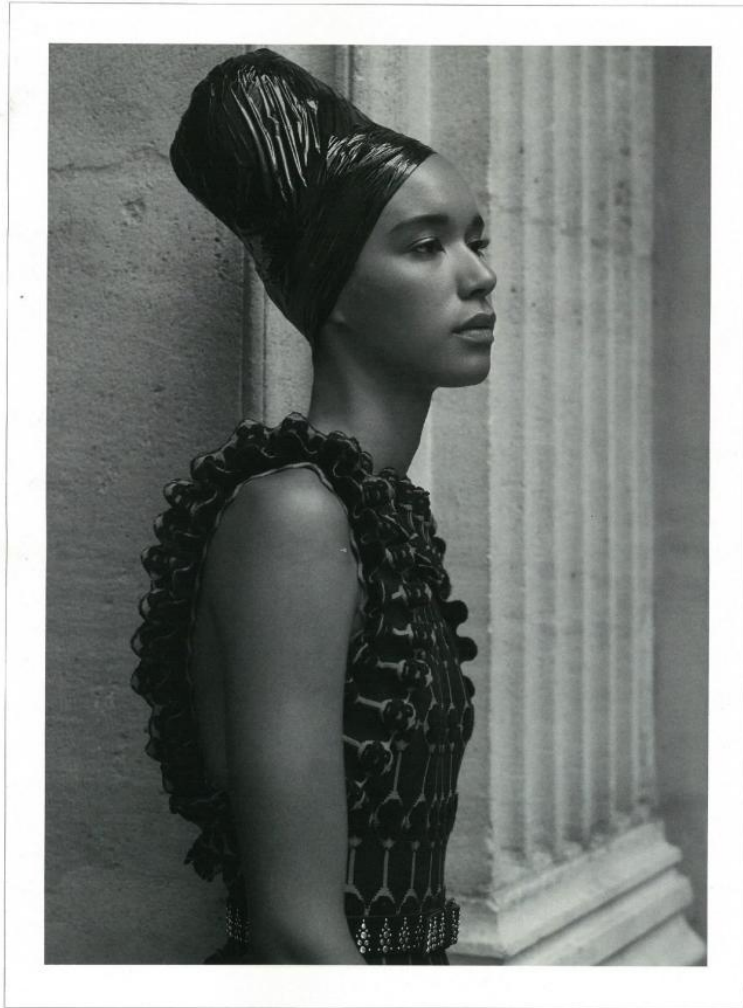

Height : 5'11" / 180 cm | Waist : 23" / 58 cm | Hips : 34" / 86 cm | Shoe : 41.0 EU / 7.0 UK | Hair Colour : Brown | Eyes : Brown