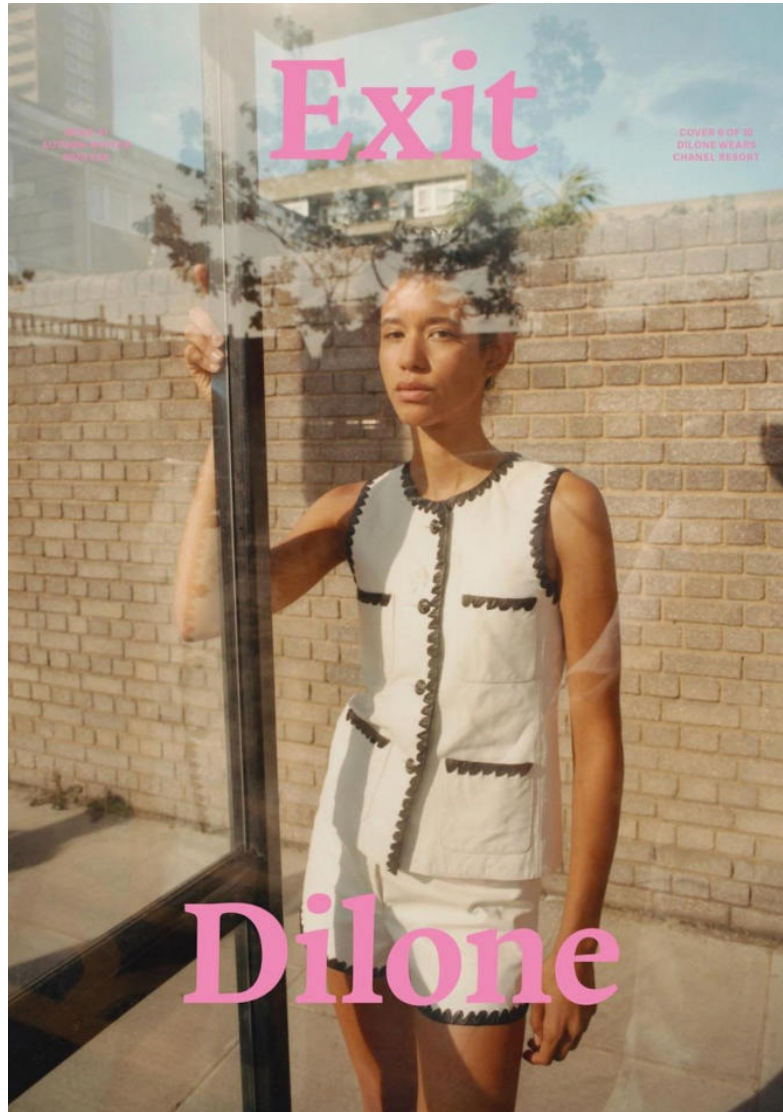

DILONE *

Height : 5'11" / 180 cm | Waist : 23" / 58 cm | Hips : 34" / 86 cm | Shoe : 41.0 EU / 7.0 UK | Hair Colour : Brown | Eyes : Brown