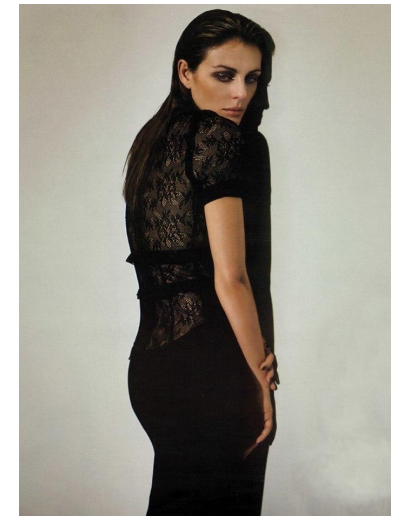

ELIZABETH HURLEY

Height : 5'8" / 173 cm | Bust : 34" / 86 cm | Waist : 26" / 66 cm | Shoe : 39.5 EU / 6.0 UK | Hair Colour : Brown |

ELIZABETH HURLEY

Height : 5'8" / 173 cm | Bust : 34" / 86 cm | Waist : 26" / 66 cm | Shoe : 39.5 EU / 6.0 UK | Hair Colour : Brown |

ELIZABETH HURLEY

Height : 5'8" / 173 cm | Bust : 34" / 86 cm | Waist : 26" / 66 cm | Shoe : 39.5 EU / 6.0 UK | Hair Colour : Brown |