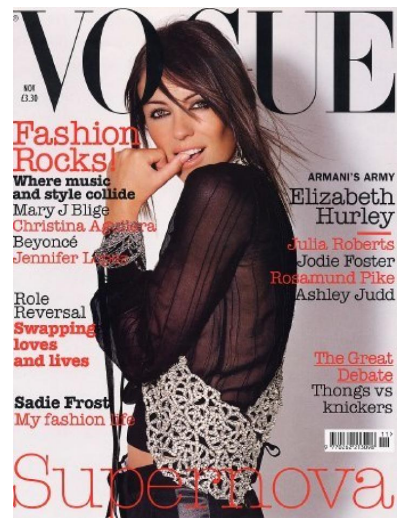

ELIZABETH HURLEY

Height : 5'8" / 173 cm | Bust : 34" / 86 cm | Waist : 26" / 66 cm | Shoe : 39.5 EU / 6.0 UK | Hair Colour : Brown |

ELIZABETH HURLEY

Height : 5'8" / 173 cm | Bust : 34" / 86 cm | Waist : 26" / 66 cm | Shoe : 39.5 EU / 6.0 UK | Hair Colour : Brown |