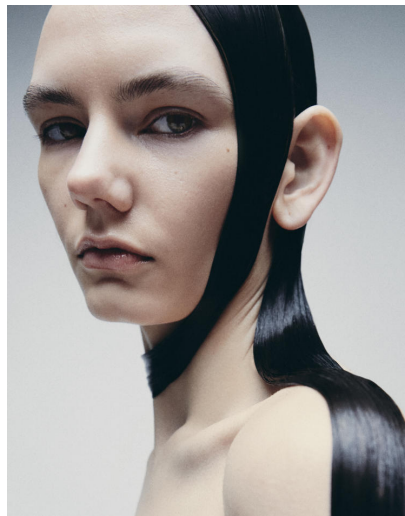

HESTER PEARL

Height : 5'10" / 178 cm | Bust : 33" / 84 cm | Waist : 23" / 58 cm | Hips : 35" / 89 cm | Shoe : 43.0 EU / 8.0 UK | Hair Colour : Brown | Eyes : Hazel

HESTER PEARL

Height : 5'10" / 178 cm | Bust : 33" / 84 cm | Waist : 23" / 58 cm | Hips : 35" / 89 cm | Shoe : 43.0 EU / 8.0 UK | Hair Colour : Brown | Eyes : Hazel