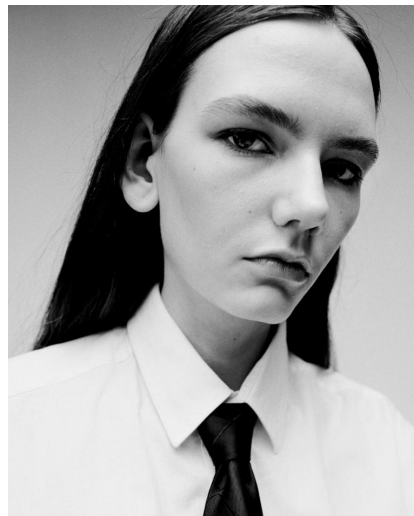

HESTER PEARL

Height : 5'10" / 178 cm | Bust : 33" / 84 cm | Waist : 23" / 58 cm | Hips : 35" / 89 cm | Shoe : 43.0 EU / 8.0 UK | Hair Colour : Brown | Eyes : Hazel

HESTER PEARL

Height : 5'10" / 178 cm | Bust : 33" / 84 cm | Waist : 23" / 58 cm | Hips : 35" / 89 cm | Shoe : 43.0 EU / 8.0 UK | Hair Colour : Brown | Eyes : Hazel