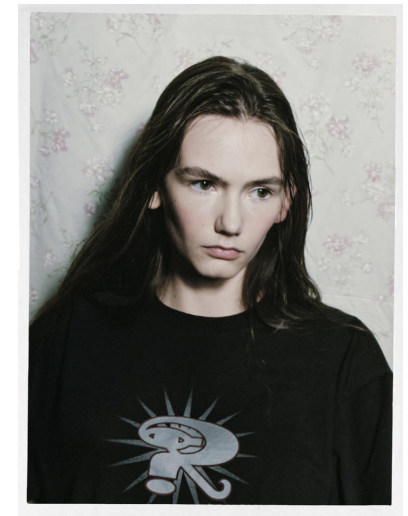

HESTER PEARL

Height : 5'10" / 178 cm | Bust : 33" / 84 cm | Waist : 23" / 58 cm | Hips : 35" / 89 cm | Shoe : 43.0 EU / 8.0 UK | Hair Colour : Brown | Eyes : Hazel

HESTER PEARL

Height : 5'10" / 178 cm | Bust : 33" / 84 cm | Waist : 23" / 58 cm | Hips : 35" / 89 cm | Shoe : 43.0 EU / 8.0 UK | Hair Colour : Brown | Eyes : Hazel