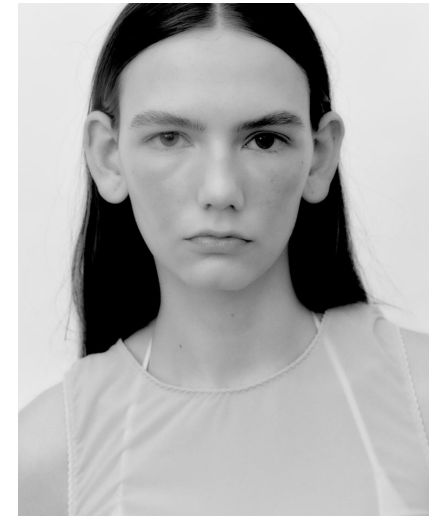

HESTER PEARL

Height : 5'10" / 178 cm | Bust : 33" / 84 cm | Waist : 23" / 58 cm | Hips : 35" / 89 cm | Shoe : 43.0 EU / 8.0 UK | Hair Colour : Brown | Eyes : Hazel

HESTER PEARL

Height : 5'10" / 178 cm | Bust : 33" / 84 cm | Waist : 23" / 58 cm | Hips : 35" / 89 cm | Shoe : 43.0 EU / 8.0 UK | Hair Colour : Brown | Eyes : Hazel