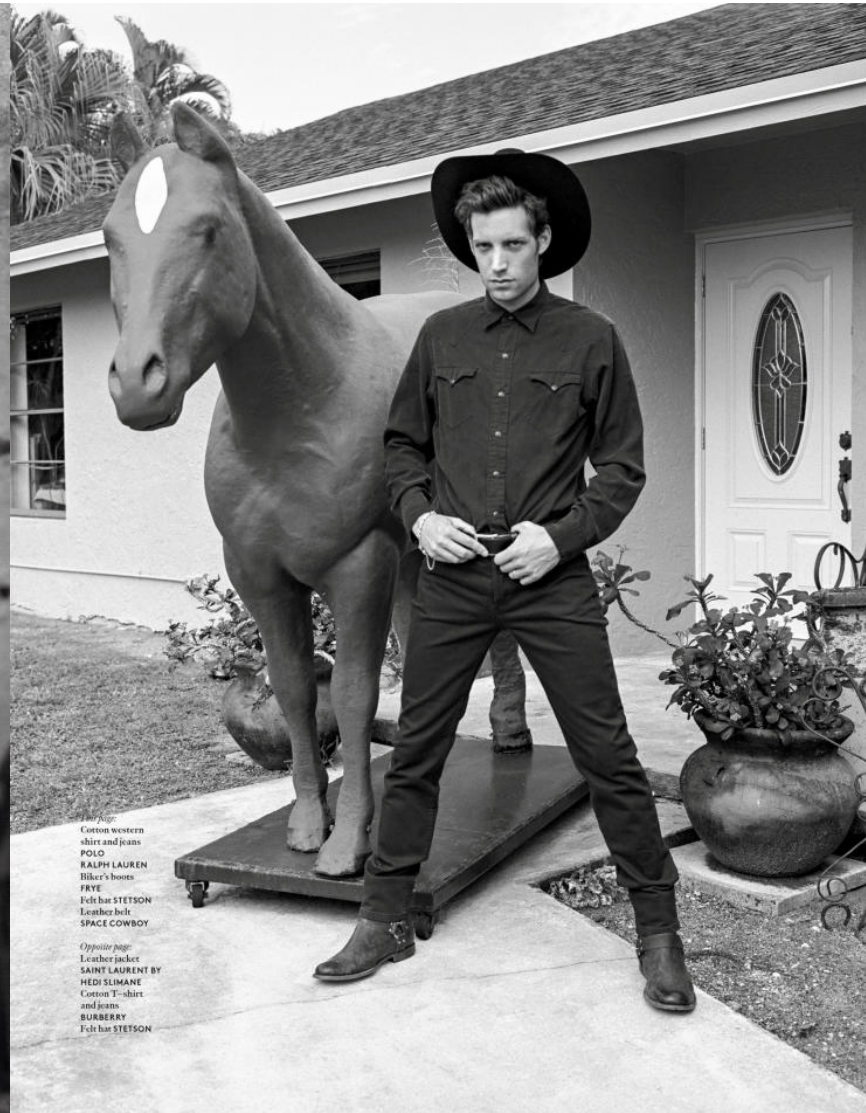

JAMES JAGGER

Height : 6'1" / 185 cm | Waist : 12.5" / 32 cm | Hips : / cm | Shoe : 47.0 EU / 12.0 UK | Hair Colour : Brown | Eyes : Blue