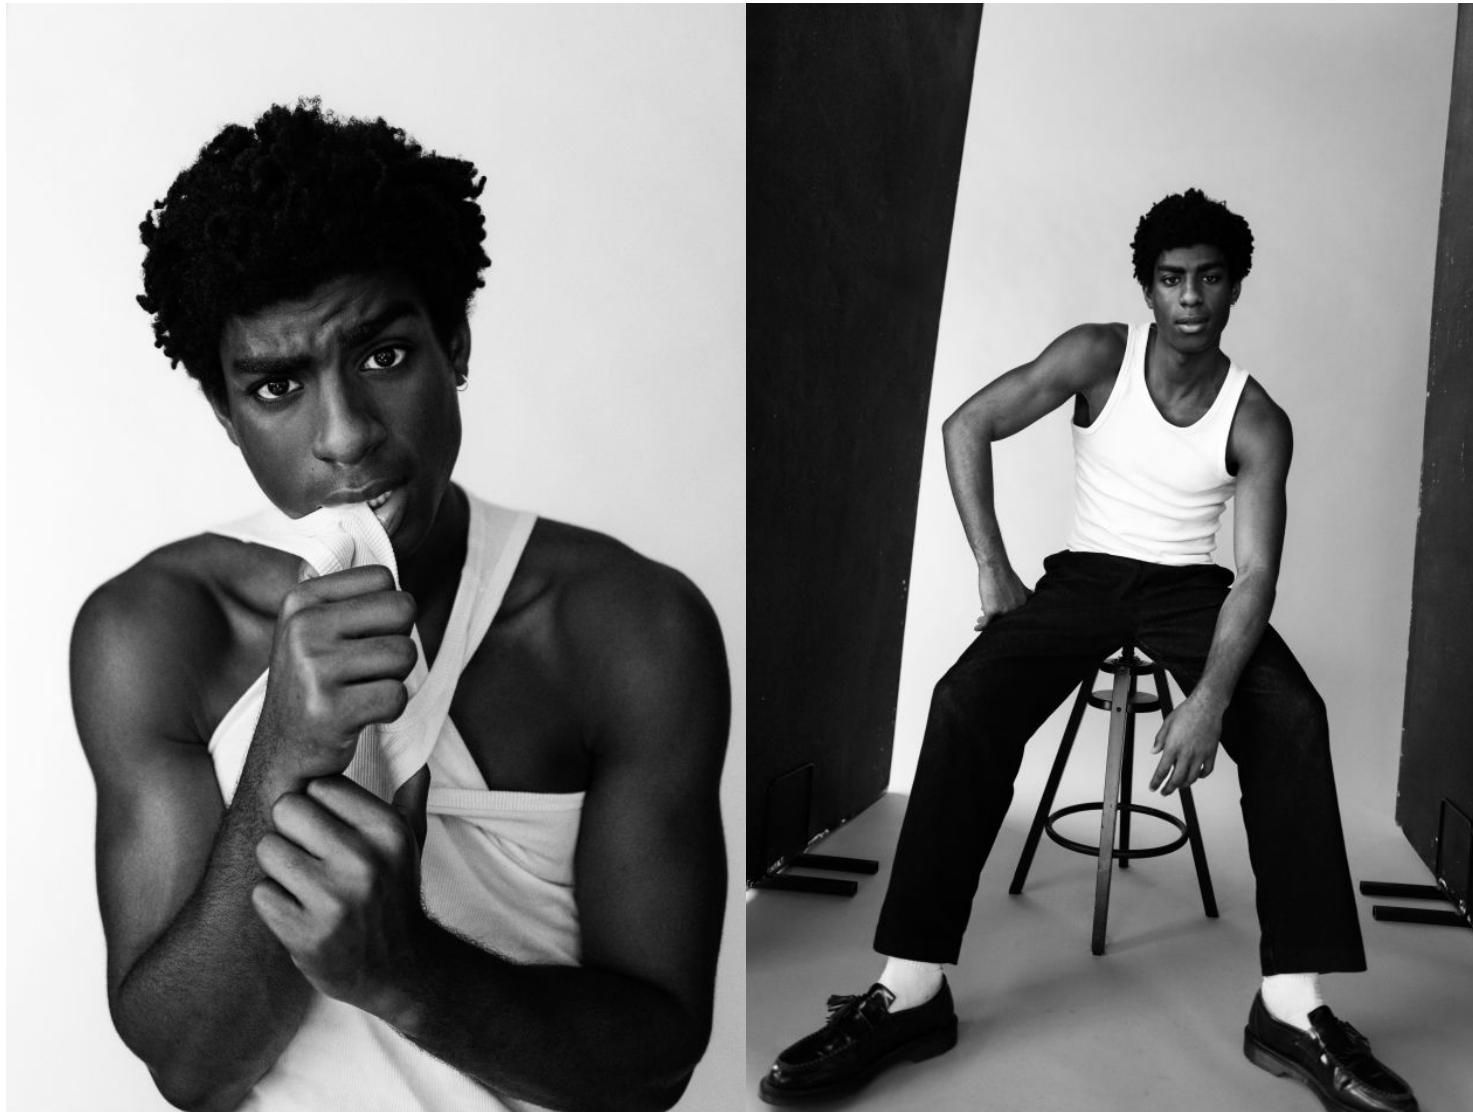

JUDE CARMICHAEL

Height : 6'0" / 183 cm | Waist : 32" / 81 cm | Hips : 37" / 94 cm | Shoe : 44.5 EU / 10.0 UK | Hair Colour : Black | Eyes : Light Brown

JUDE CARMICHAEL

Height : 6'0" / 183 cm | Waist : 32" / 81 cm | Hips : 37" / 94 cm | Shoe : 44.5 EU / 10.0 UK | Hair Colour : Black | Eyes : Light Brown