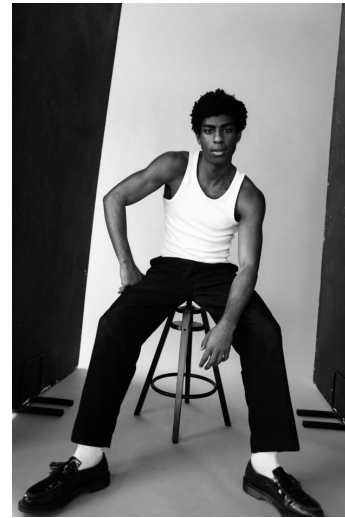

JUDE CARMICHAEL

Height : 6'0" / 183 cm | Waist : 32" / 81 cm | Chest : 37.5" / 95 cm | Hips : 37" / 94 cm | Shoe : 44.5 EU / 10.0 UK | Hair Colour : Black | Eyes : Light Brown

JUDE CARMICHAEL

Height : 6'0" / 183 cm | Waist : 32" / 81 cm | Chest : 37.5" / 95 cm | Hips : 37" / 94 cm | Shoe : 44.5 EU / 10.0 UK | Hair Colour : Black | Eyes : Light Brown

JUDE CARMICHAEL

Height : 6'0" / 183 cm | Waist : 32" / 81 cm | Chest : 37.5" / 95 cm | Hips : 37" / 94 cm | Shoe : 44.5 EU / 10.0 UK | Hair Colour : Black | Eyes : Light Brown