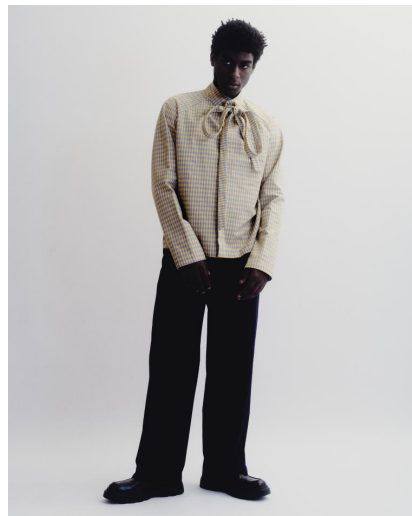

JUDE CARMICHAEL

Height : 6'0" / 183 cm | Waist : 32" / 81 cm | Chest : 37.5" / 95 cm | Hips : 37" / 94 cm | Shoe : 44.5 EU / 10.0 UK | Hair Colour : Black | Eyes : Light Brown

JUDE CARMICHAEL

Height : 6'0" / 183 cm | Waist : 32" / 81 cm | Chest : 37.5" / 95 cm | Hips : 37" / 94 cm | Shoe : 44.5 EU / 10.0 UK | Hair Colour : Black | Eyes : Light Brown

JUDE CARMICHAEL

Height : 6'0" / 183 cm | Waist : 32" / 81 cm | Chest : 37.5" / 95 cm | Hips : 37" / 94 cm | Shoe : 44.5 EU / 10.0 UK | Hair Colour : Black | Eyes : Light Brown