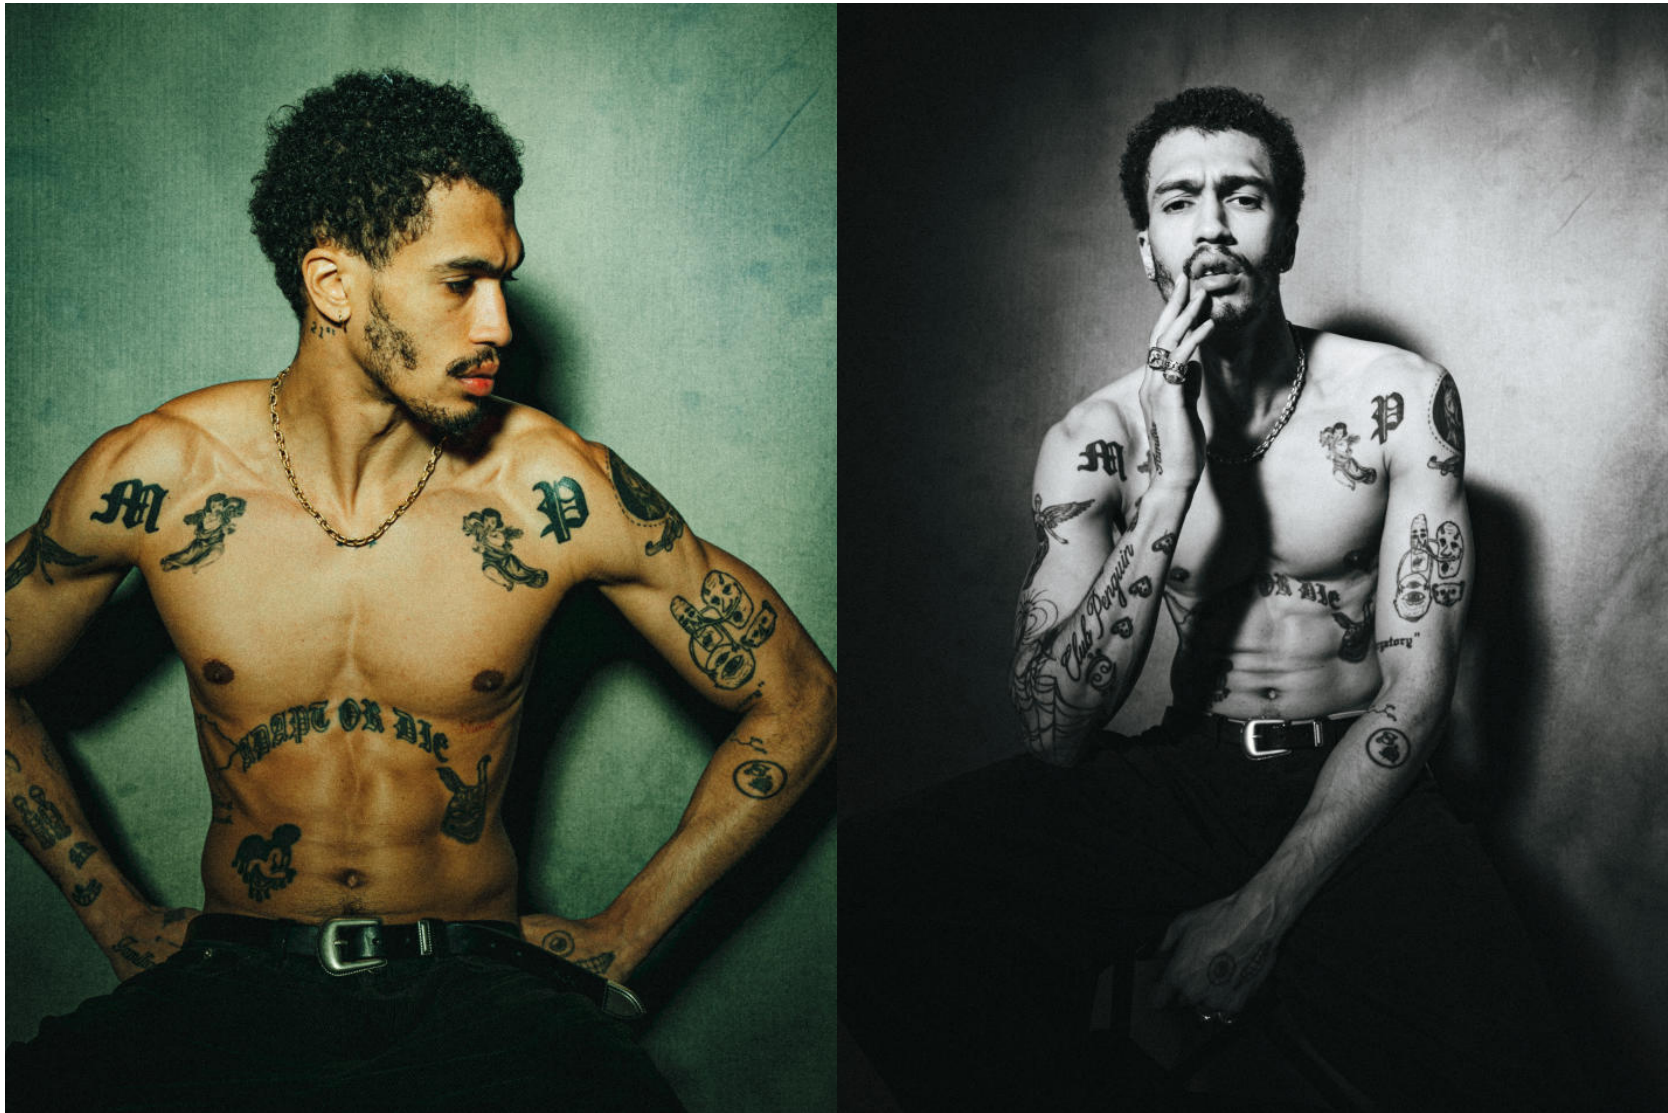

KELVIN BUENO

Height : 6'1" / 186 cm | Waist : 28" / 71 cm | Hips : 34" / 86 cm | Shoe : 43.0 EU / 9.0 UK | Hair Colour : Brown | Eyes : Brown

KELVIN BUENO

Height : 6'1" / 186 cm | Waist : 28" / 71 cm | Hips : 34" / 86 cm | Shoe : 43.0 EU / 9.0 UK | Hair Colour : Brown | Eyes : Brown