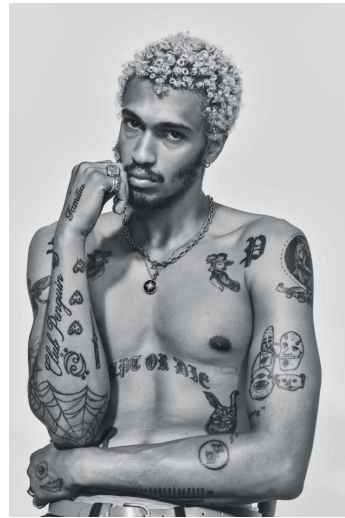

KELVIN BUENO

Height : 6'1" / 186 cm | Waist : 28" / 71 cm | Chest : 34" / 86 cm | Hips : 34" / 86 cm | Shoe : 43.0 EU / 9.0 UK | Hair Colour : Brown | Eyes : Brown

KELVIN BUENO

Height : 6'1" / 186 cm | Waist : 28" / 71 cm | Chest : 34" / 86 cm | Hips : 34" / 86 cm | Shoe : 43.0 EU / 9.0 UK | Hair Colour : Brown | Eyes : Brown

KELVIN BUENO

Height : 6'1" / 186 cm | Waist : 28" / 71 cm | Chest : 34" / 86 cm | Hips : 34" / 86 cm | Shoe : 43.0 EU / 9.0 UK | Hair Colour : Brown | Eyes : Brown