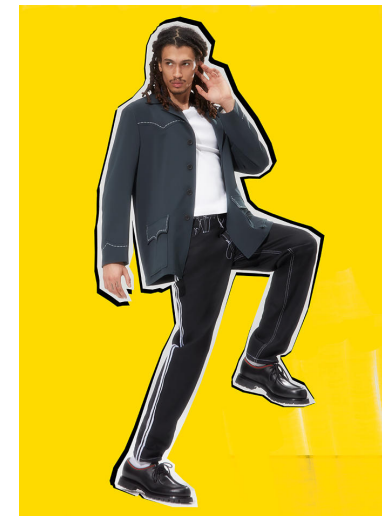

KELVIN BUENO

Height : 6'1" / 186 cm | Waist : 28" / 71 cm | Chest : 34" / 86 cm | Hips : 34" / 86 cm | Shoe : 43.0 EU / 9.0 UK | Hair Colour : Brown | Eyes : Brown

KELVIN BUENO

Height : 6'1" / 186 cm | Waist : 28" / 71 cm | Chest : 34" / 86 cm | Hips : 34" / 86 cm | Shoe : 43.0 EU / 9.0 UK | Hair Colour : Brown | Eyes : Brown