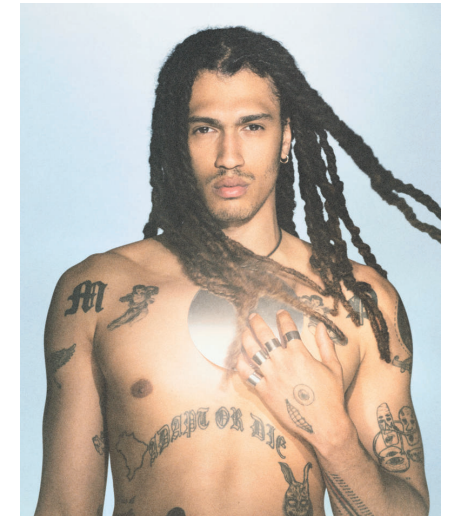

KELVIN BUENO

Height : 6'1" / 186 cm | Waist : 28" / 71 cm | Chest : 34" / 86 cm | Hips : 34" / 86 cm | Shoe : 43.0 EU / 9.0 UK | Hair Colour : Brown | Eyes : Brown

KELVIN BUENO

Height : 6'1" / 186 cm | Waist : 28" / 71 cm | Chest : 34" / 86 cm | Hips : 34" / 86 cm | Shoe : 43.0 EU / 9.0 UK | Hair Colour : Brown | Eyes : Brown

KELVIN BUENO

Height : 6'1" / 186 cm | Waist : 28" / 71 cm | Chest : 34" / 86 cm | Hips : 34" / 86 cm | Shoe : 43.0 EU / 9.0 UK | Hair Colour : Brown | Eyes : Brown