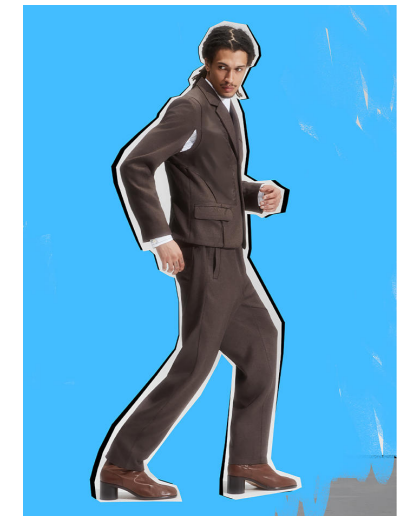

KELVIN BUENO

Height : 6'1" / 186 cm | Waist : 28" / 71 cm | Chest : 34" / 86 cm | Hips : 34" / 86 cm | Shoe : 43.0 EU / 9.0 UK | Hair Colour : Brown | Eyes : Brown

KELVIN BUENO

Height : 6'1" / 186 cm | Waist : 28" / 71 cm | Chest : 34" / 86 cm | Hips : 34" / 86 cm | Shoe : 43.0 EU / 9.0 UK | Hair Colour : Brown | Eyes : Brown

KELVIN BUENO

Height : 6'1" / 186 cm | Waist : 28" / 71 cm | Chest : 34" / 86 cm | Hips : 34" / 86 cm | Shoe : 43.0 EU / 9.0 UK | Hair Colour : Brown | Eyes : Brown