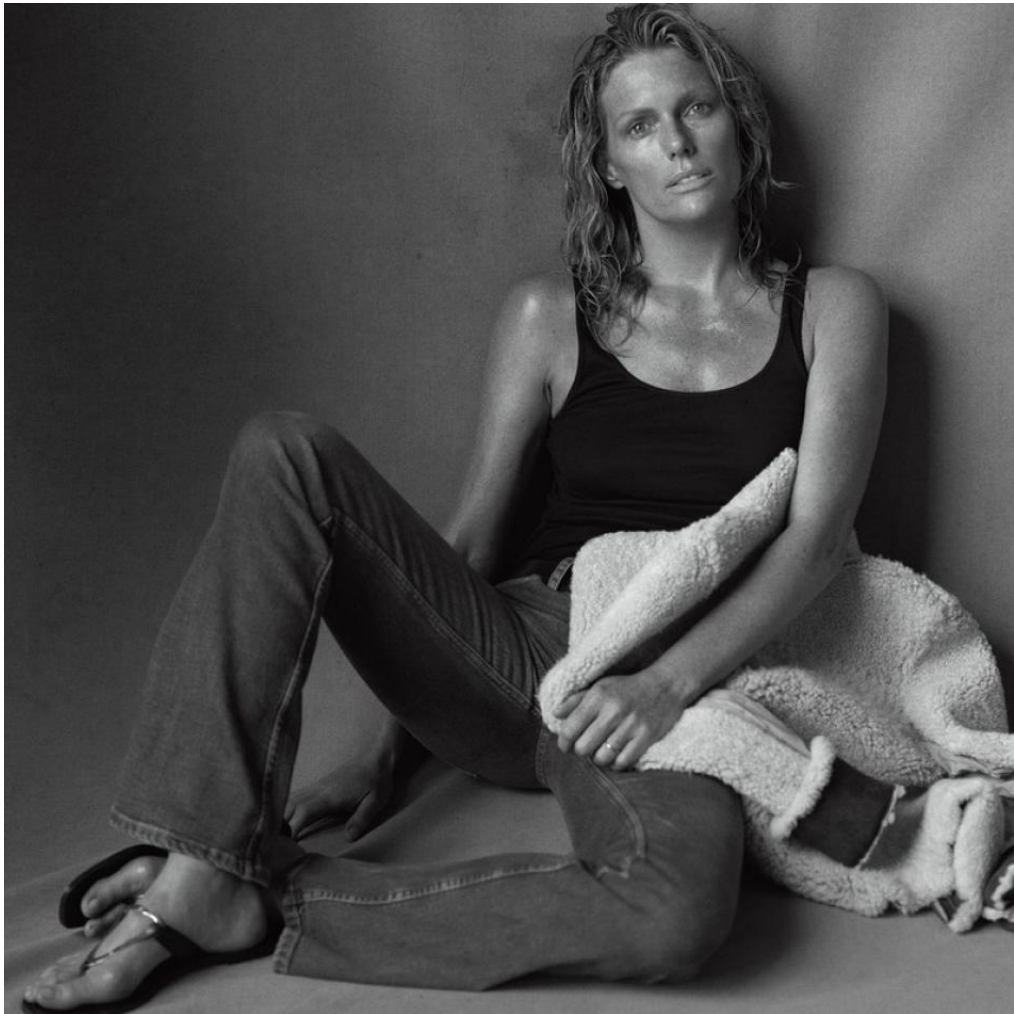

PATTI HANSEN

Height : 5'9" / 175 cm | Waist : 29" / 74 cm | Hips : 37" / 94 cm | Shoe : 42.0 EU / 7.5 UK | Hair Colour : | Eyes :