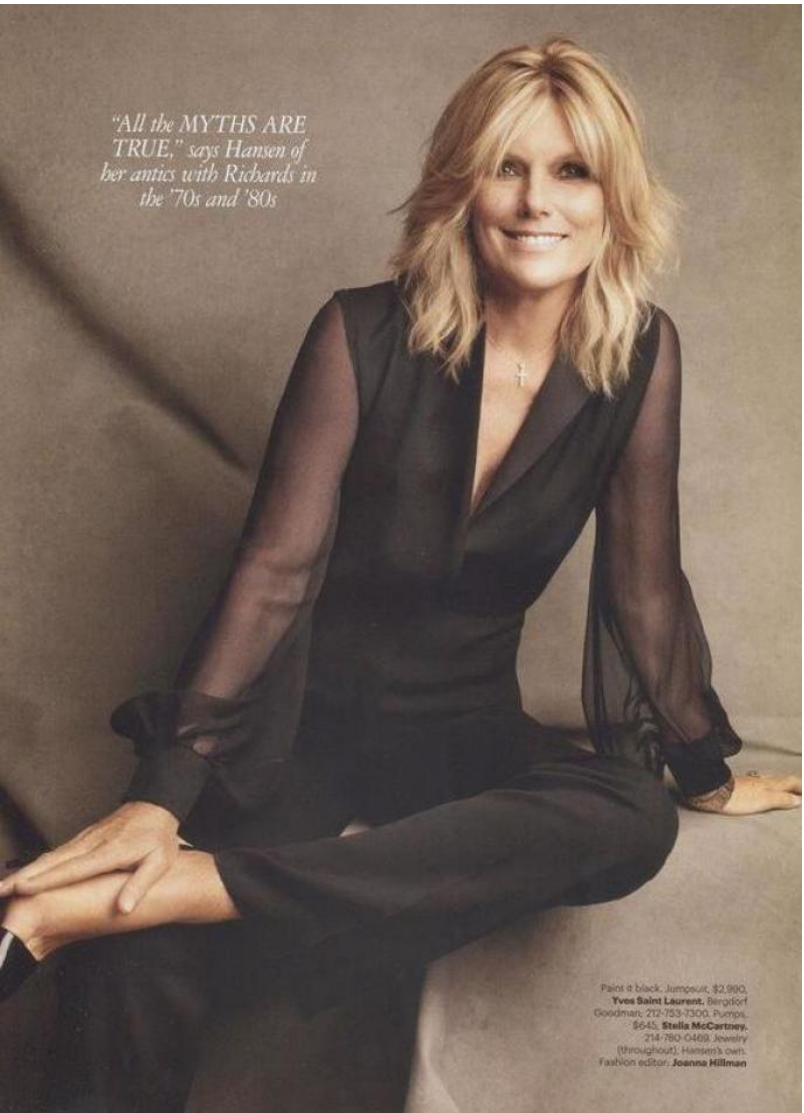

PATTI HANSEN

Height : 5'9" / 175 cm | Waist : 29" / 74 cm | Hips : 37" / 94 cm | Shoe : 42.0 EU / 7.5 UK | Hair Colour : | Eyes :