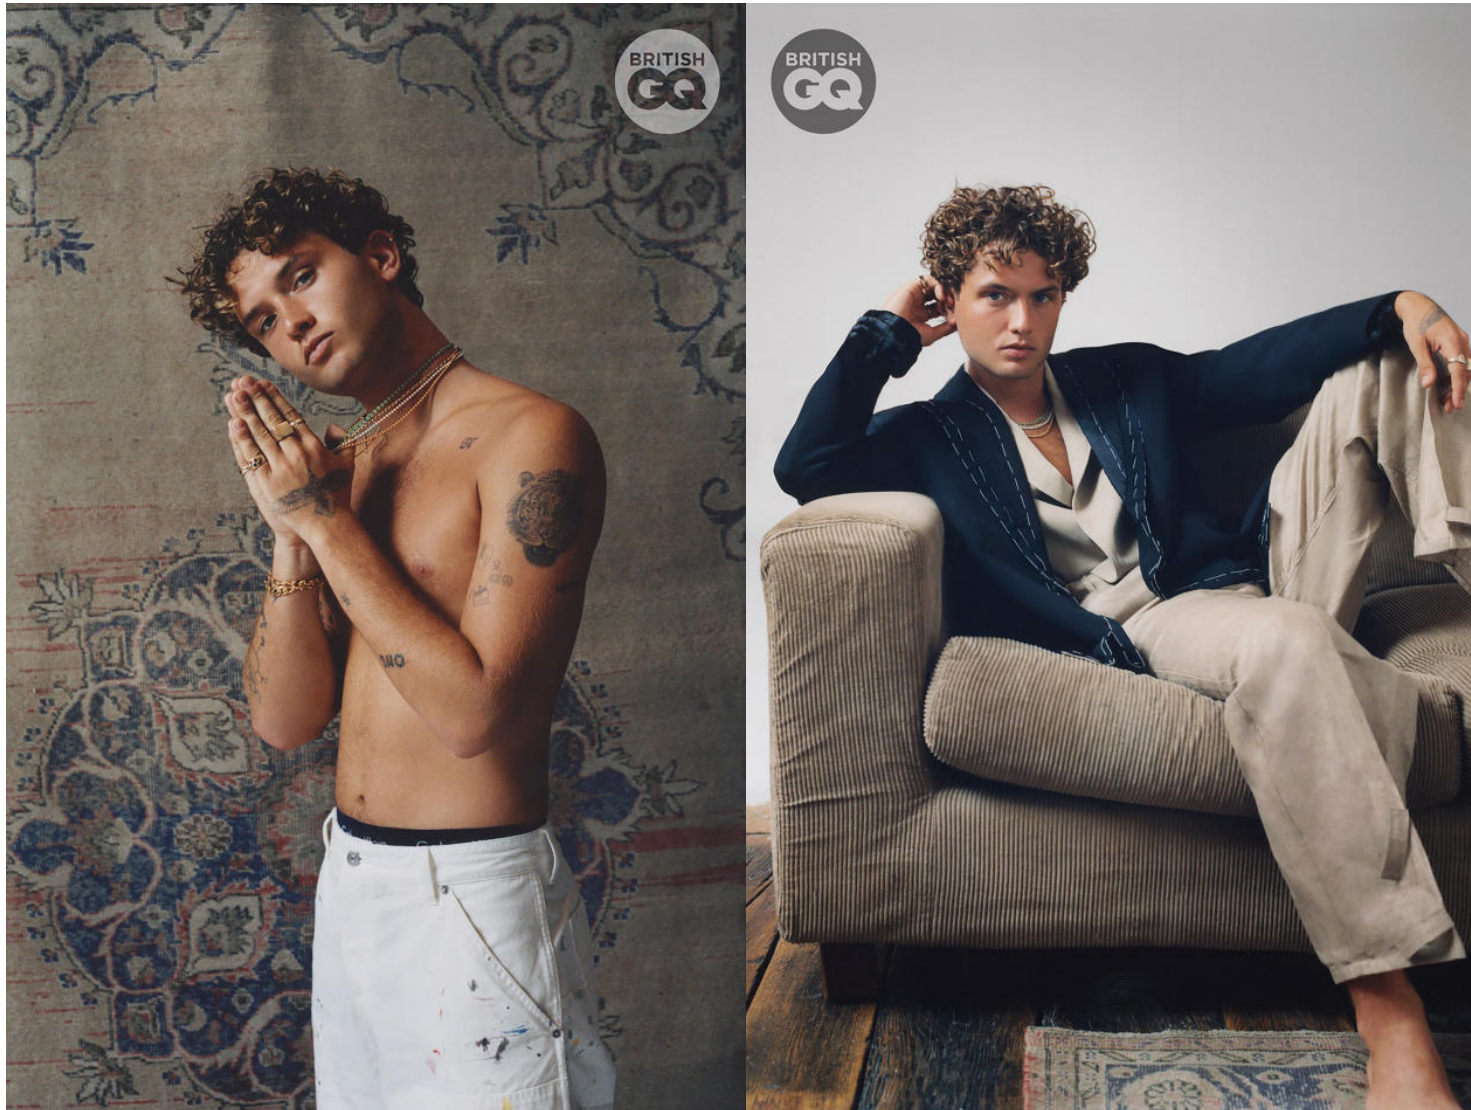

RAFF LAW

Height : 5'10" / 178 cm | Waist : 31.5" / 80 cm | Hips : 34.5" / 88 cm | Shoe : 42.5 EU / 8.5 UK | Hair Colour : | Eyes :

RAFF LAW

Height : 5'10" / 178 cm | Waist : 31.5" / 80 cm | Hips : 34.5" / 88 cm | Shoe : 42.5 EU / 8.5 UK | Hair Colour : | Eyes :