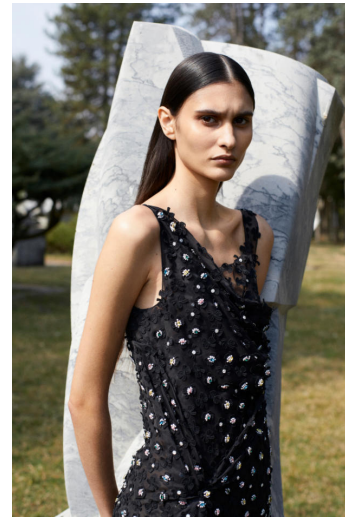

RENDA *

Height : 5'11" / 180 cm | Waist : 25" / 64 cm | Hips : 35" / 89 cm | Shoe : 42.0 EU / 7.5 UK | Hair Colour : Dark Brown | Eyes : Brown

RENDA *

Height : 5'11" / 180 cm | Waist : 25" / 64 cm | Hips : 35" / 89 cm | Shoe : 42.0 EU / 7.5 UK | Hair Colour : Dark Brown | Eyes : Brown

RENDA *

Height : 5'11" / 180 cm | Waist : 25" / 64 cm | Hips : 35" / 89 cm | Shoe : 42.0 EU / 7.5 UK | Hair Colour : Dark Brown | Eyes : Brown