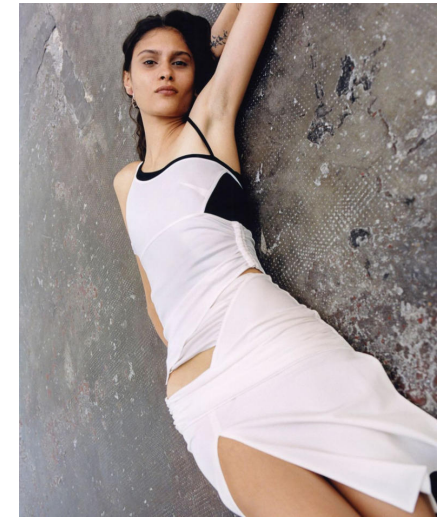

RENDA *

Height : 5'11" / 180 cm | Waist : 25" / 64 cm | Hips : 35" / 89 cm | Shoe : 42.0 EU / 7.5 UK | Hair Colour : Dark Brown | Eyes : Brown

RENDA *

Height : 5'11" / 180 cm | Waist : 25" / 64 cm | Hips : 35" / 89 cm | Shoe : 42.0 EU / 7.5 UK | Hair Colour : Dark Brown | Eyes : Brown

RENDA *

Height : 5'11" / 180 cm | Waist : 25" / 64 cm | Hips : 35" / 89 cm | Shoe : 42.0 EU / 7.5 UK | Hair Colour : Dark Brown | Eyes : Brown