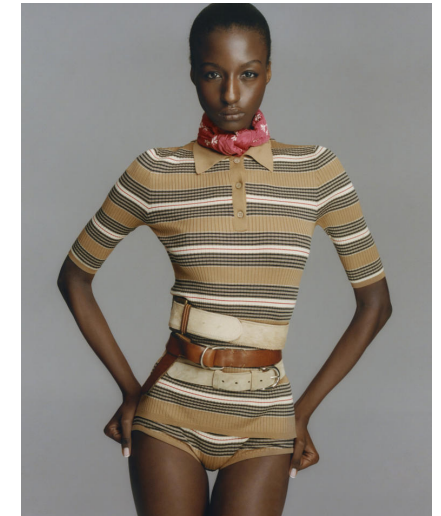

ZAHRA TRAORE

Height : 5'11" / 180 cm | Bust : 34" / 86 cm | Waist : 22" / 56 cm | Hips : 34" / 86 cm | Shoe : 40.0 EU / 6.5 UK | Hair Colour : Black | Eyes : Brown

ZAHRA TRAORE

Height : 5'11" / 180 cm | Bust : 34" / 86 cm | Waist : 22" / 56 cm | Hips : 34" / 86 cm | Shoe : 40.0 EU / 6.5 UK | Hair Colour : Black | Eyes : Brown

ZAHRA TRAORE

Height : 5'11" / 180 cm | Bust : 34" / 86 cm | Waist : 22" / 56 cm | Hips : 34" / 86 cm | Shoe : 40.0 EU / 6.5 UK | Hair Colour : Black | Eyes : Brown