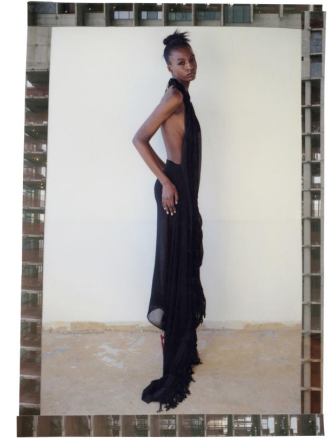

ZAHRA TRAORE

Height : 5'11" / 180 cm | Bust : 34" / 86 cm | Waist : 22" / 56 cm | Hips : 34" / 86 cm | Shoe : 40.0 EU / 6.5 UK | Hair Colour : Black | Eyes : Brown

ZAHRA TRAORE

Height : 5'11" / 180 cm | Bust : 34" / 86 cm | Waist : 22" / 56 cm | Hips : 34" / 86 cm | Shoe : 40.0 EU / 6.5 UK | Hair Colour : Black | Eyes : Brown

ZAHRA TRAORE

Height : 5'11" / 180 cm | Bust : 34" / 86 cm | Waist : 22" / 56 cm | Hips : 34" / 86 cm | Shoe : 40.0 EU / 6.5 UK | Hair Colour : Black | Eyes : Brown