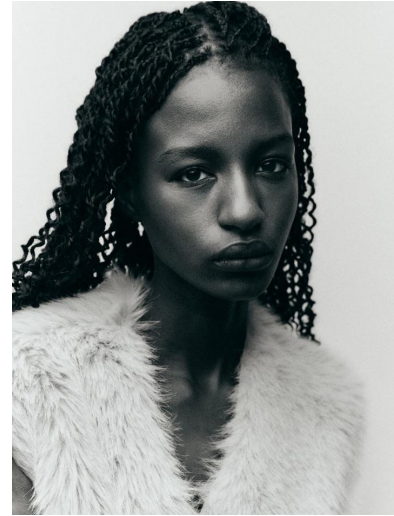

ZAHRA TRAORE

Height : 5'11" / 180 cm | Bust : 34" / 86 cm | Waist : 22" / 56 cm | Hips : 34" / 86 cm | Shoe : 40.0 EU / 6.5 UK | Hair Colour : Black | Eyes : Brown

ZAHRA TRAORE

Height : 5'11" / 180 cm | Bust : 34" / 86 cm | Waist : 22" / 56 cm | Hips : 34" / 86 cm | Shoe : 40.0 EU / 6.5 UK | Hair Colour : Black | Eyes : Brown