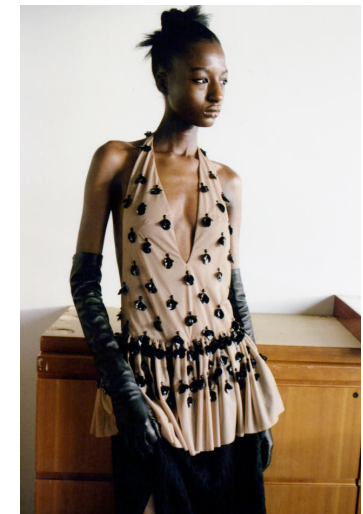

ZAHRA TRAORE

Height : 5'11" / 180 cm | Bust : 34" / 86 cm | Waist : 22" / 56 cm | Hips : 34" / 86 cm | Shoe : 40.0 EU / 6.5 UK | Hair Colour : Black | Eyes : Brown

ZAHRA TRAORE

Height : 5'11" / 180 cm | Bust : 34" / 86 cm | Waist : 22" / 56 cm | Hips : 34" / 86 cm | Shoe : 40.0 EU / 6.5 UK | Hair Colour : Black | Eyes : Brown