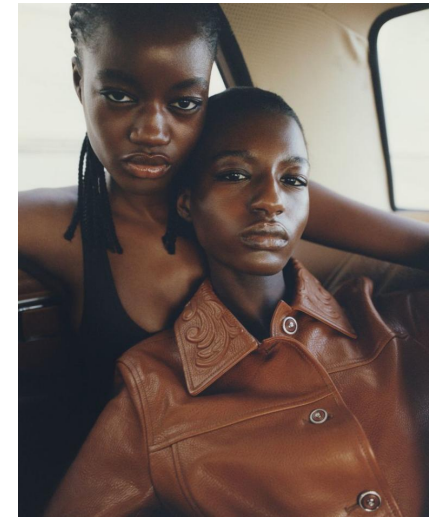

ZAHRA TRAORE

Height : 5'11" / 180 cm | Bust : 34" / 86 cm | Waist : 22" / 56 cm | Hips : 34" / 86 cm | Shoe : 40.0 EU / 6.5 UK | Hair Colour : Black | Eyes : Brown

ZAHRA TRAORE

Height : 5'11" / 180 cm | Bust : 34" / 86 cm | Waist : 22" / 56 cm | Hips : 34" / 86 cm | Shoe : 40.0 EU / 6.5 UK | Hair Colour : Black | Eyes : Brown