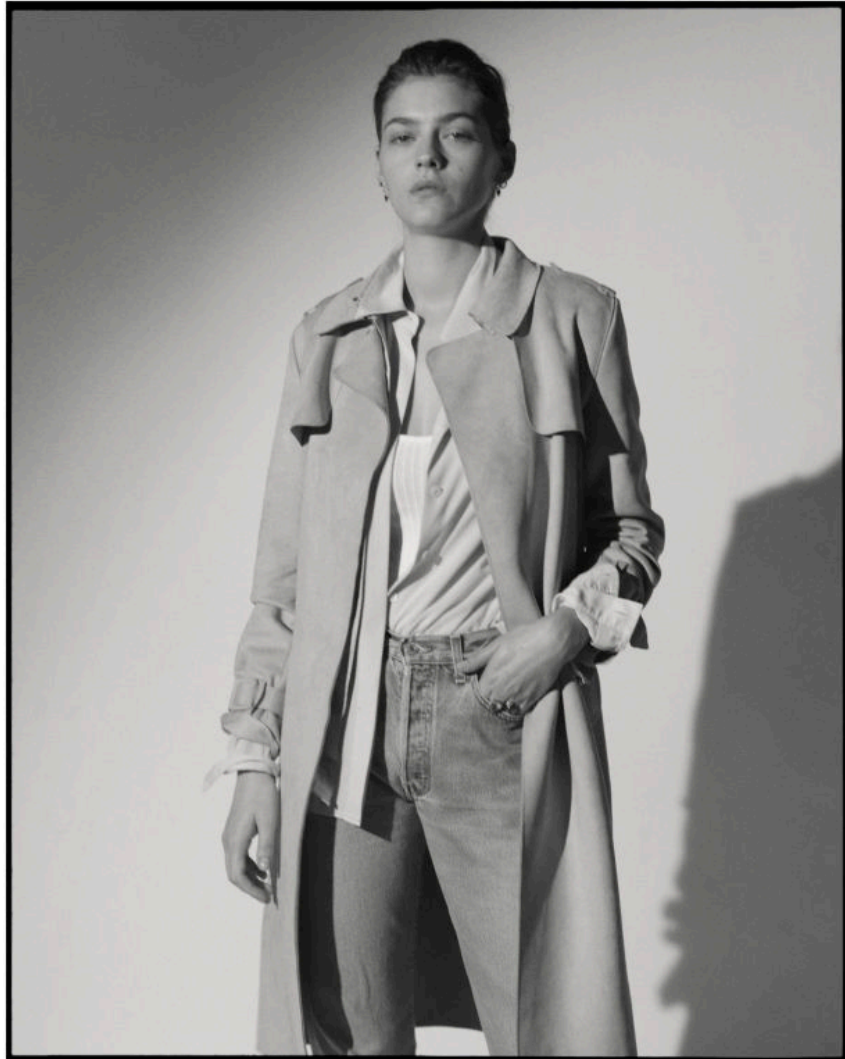

Height : 5'10" / 178 cm | Waist : 25.5" / 65 cm | Hips : 35.5" / 90 cm | Shoe : 40.5 EU / 7.0 UK | Hair Colour : Light Brown | Eyes : Green