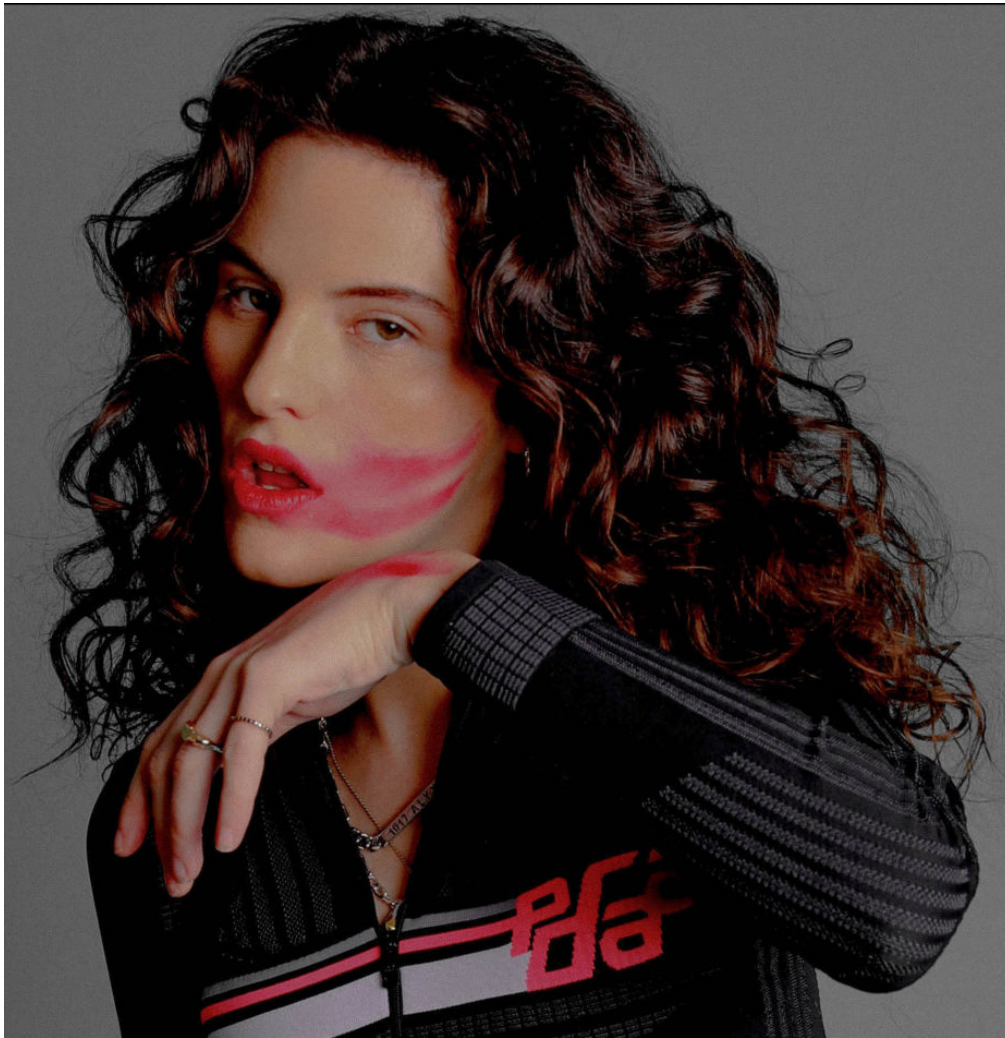

DAISY MAYBE

Height : 5'8" / 173 cm | Waist : 27" / 69 cm | Hips : 36.5" / 93 cm | Shoe : 39.0 EU / 6.0 UK | Hair Colour : Brown | Eyes : Hazel

DAISY MAYBE

Height : 5'8" / 173 cm | Waist : 27" / 69 cm | Hips : 36.5" / 93 cm | Shoe : 39.0 EU / 6.0 UK | Hair Colour : Brown | Eyes : Hazel

DAISY MAYBE

Height : 5'8" / 173 cm | Waist : 27" / 69 cm | Hips : 36.5" / 93 cm | Shoe : 39.0 EU / 6.0 UK | Hair Colour : Brown | Eyes : Hazel