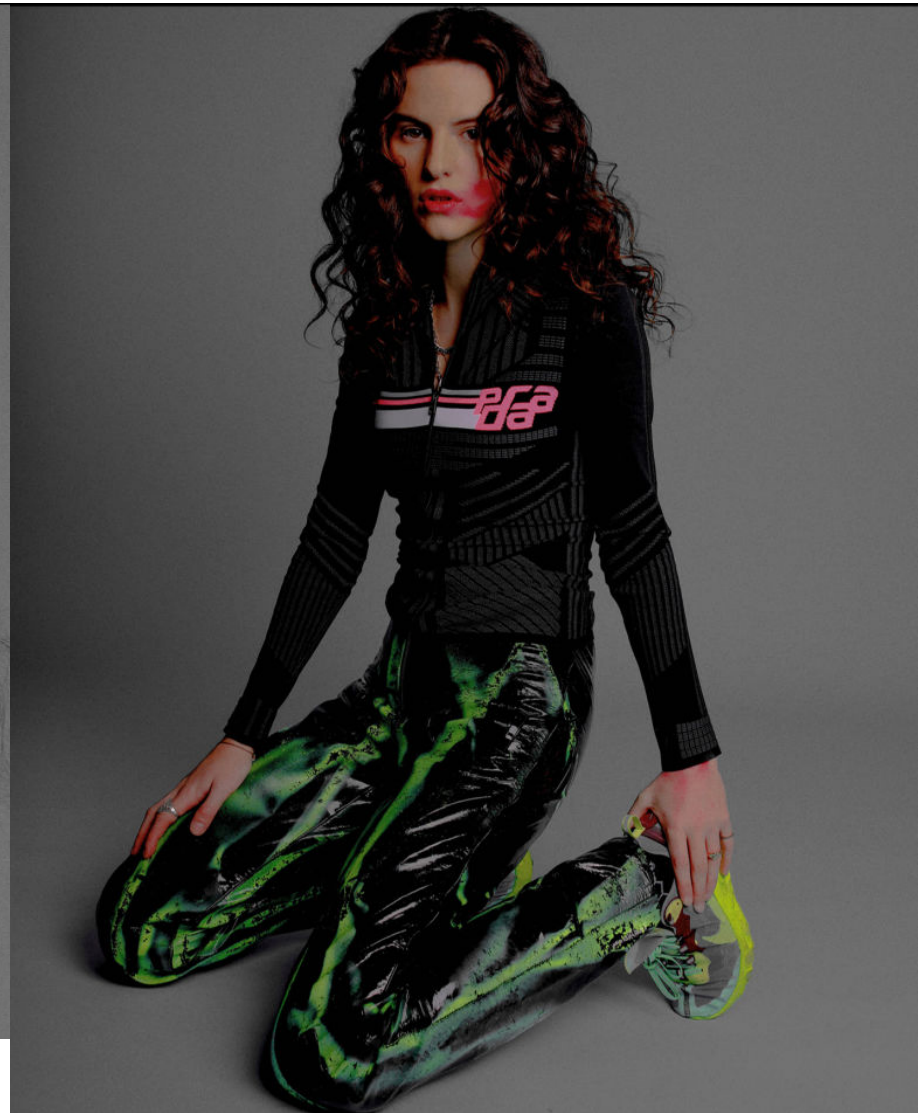

DAISY MAYBE

Height : 5'8" / 173 cm | Waist : 27" / 69 cm | Hips : 36.5" / 93 cm | Shoe : 39.0 EU / 6.0 UK | Hair Colour : Brown | Eyes : Hazel

DAISY MAYBE

Height : 5'8" / 173 cm | Waist : 27" / 69 cm | Hips : 36.5" / 93 cm | Shoe : 39.0 EU / 6.0 UK | Hair Colour : Brown | Eyes : Hazel

DAISY MAYBE

Height : 5'8" / 173 cm | Waist : 27" / 69 cm | Hips : 36.5" / 93 cm | Shoe : 39.0 EU / 6.0 UK | Hair Colour : Brown | Eyes : Hazel

## DAISY MAYBE

Height : 5'8" / 173 cm | Waist : 27" / 69 cm | Hips : 36.5" / 93 cm | Shoe : 39.0 EU / 6.0 UK | Hair Colour : Brown | Eyes : Hazel