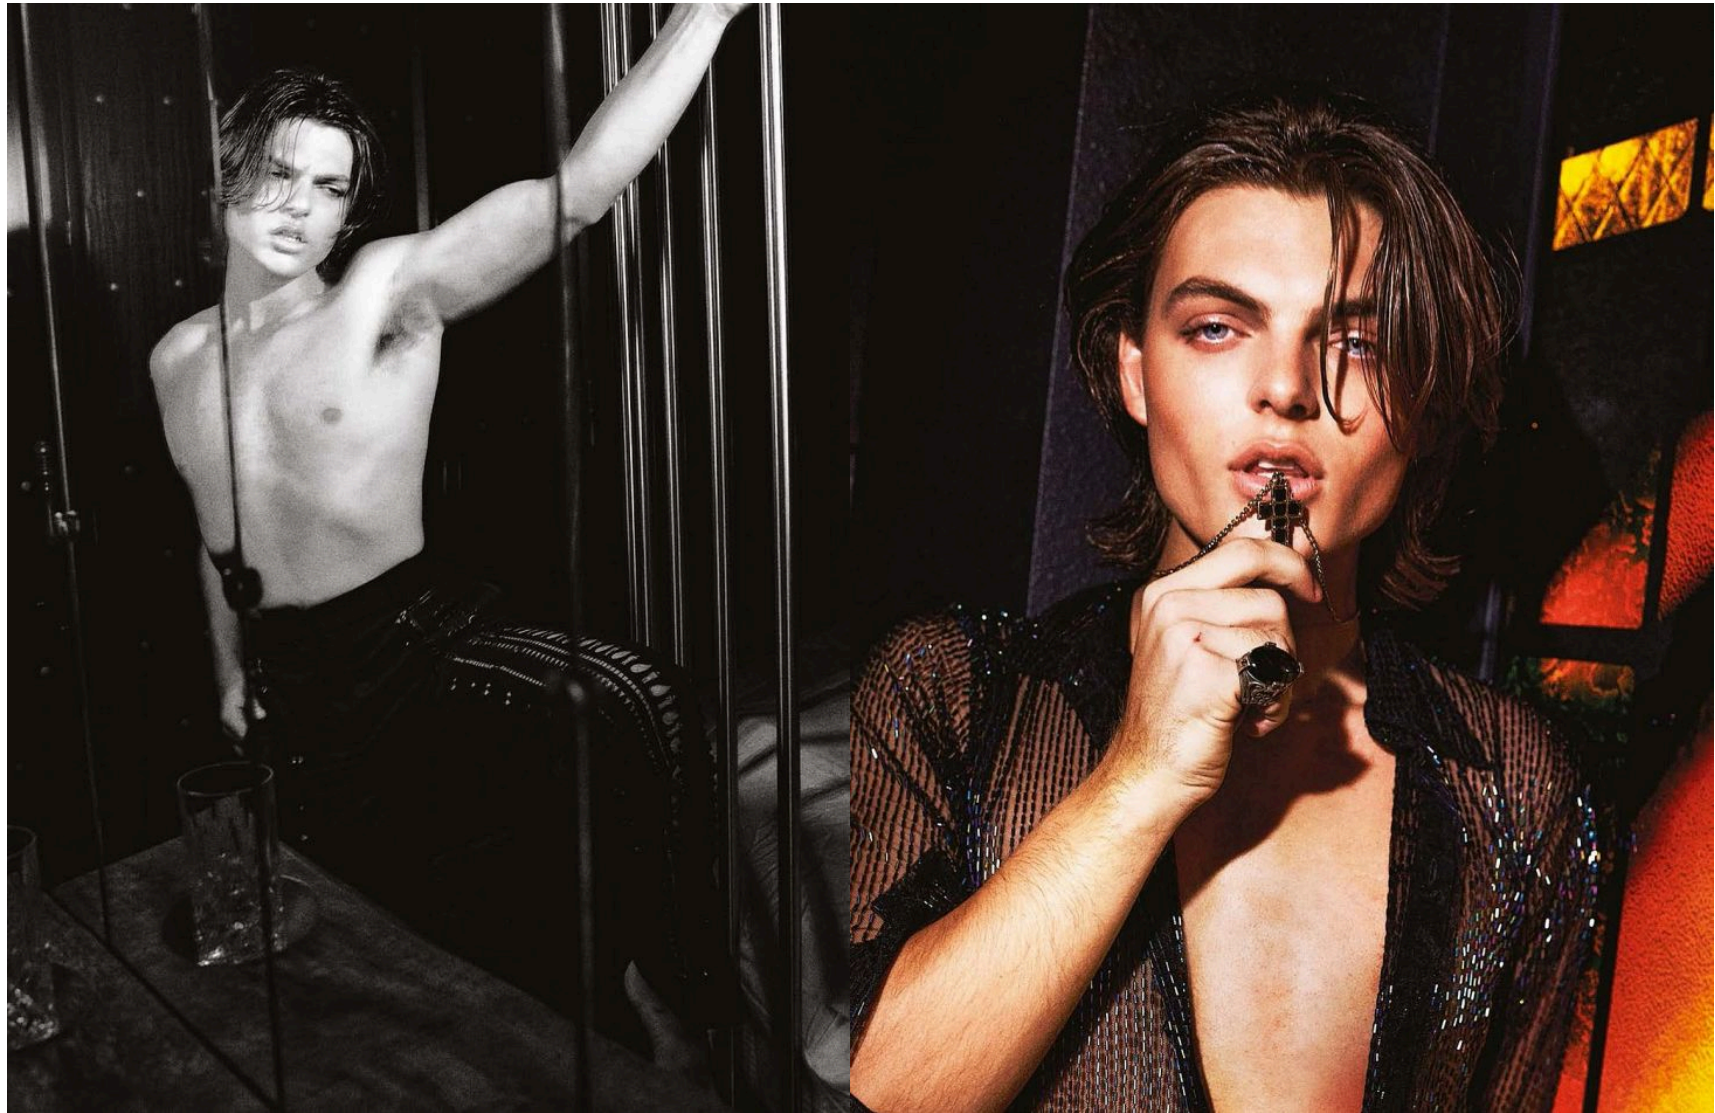

DAMIAN HURLEY

Height : 6'1" / 185 cm | Waist : 30" / 76 cm | Hips : / cm | Shoe : EU / UK | Hair Colour : Brown | Eyes : Blue

DAMIAN HURLEY

Height : 6'1" / 185 cm | Waist : 30" / 76 cm | Hips : / cm | Shoe : EU / UK | Hair Colour : Brown | Eyes : Blue