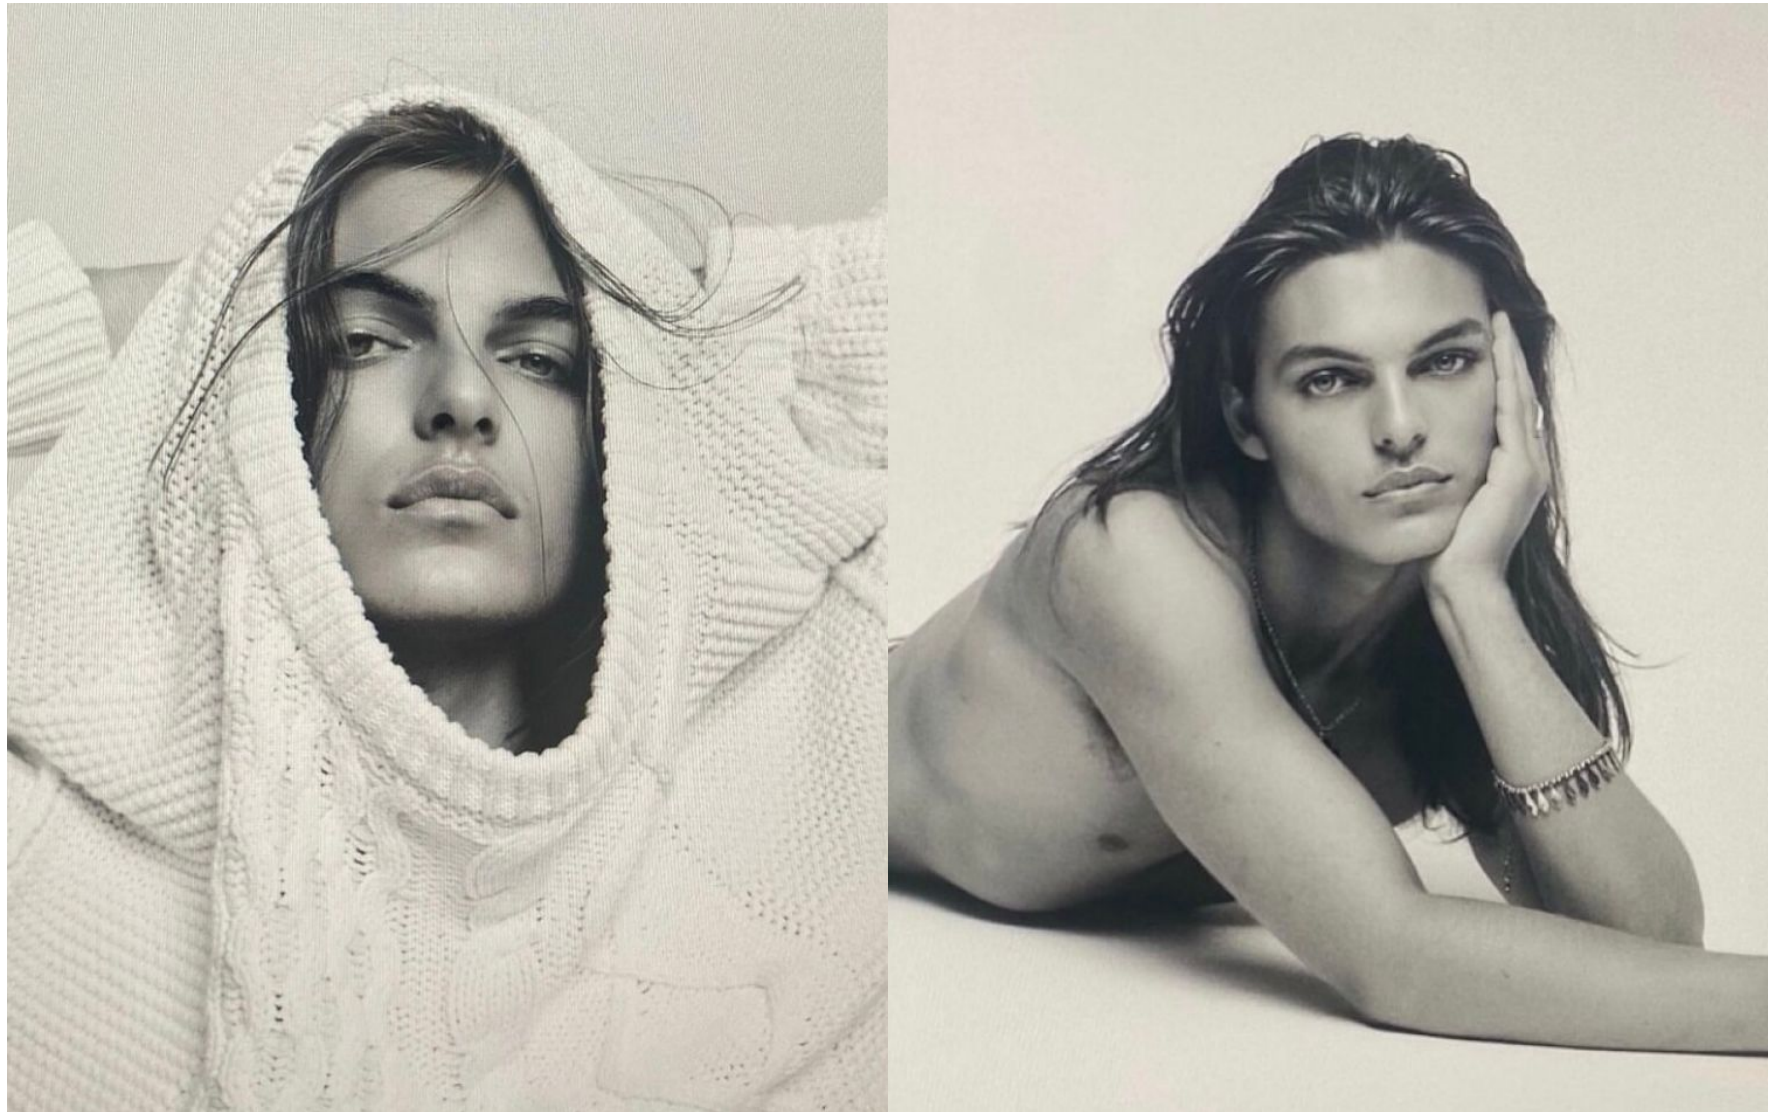

Height : 6'1" / 185 cm | Waist : 30" / 76 cm | Hips : / cm | Shoe : EU / UK | Hair Colour : Brown | Eyes : Blue