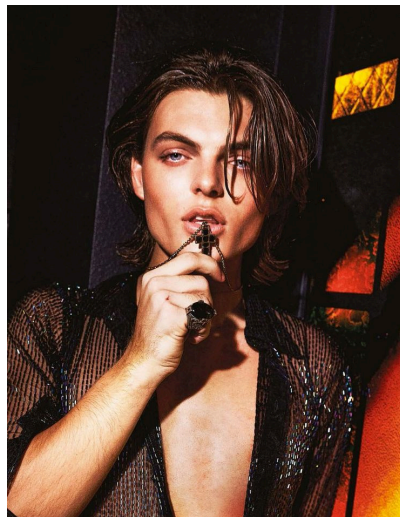

DAMIAN HURLEY

Height : 6'1" / 185 cm | Waist : 30" / 76 cm | Hair Colour : Brown | Eyes : Blue

DAMIAN HURLEY

Height : 6'1" / 185 cm | Waist : 30" / 76 cm | Hair Colour : Brown | Eyes : Blue

DAMIAN HURLEY

Height : 6'1" / 185 cm | Waist : 30" / 76 cm | Hair Colour : Brown | Eyes : Blue