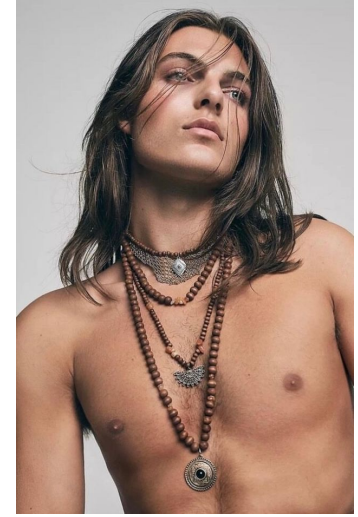

DAMIAN HURLEY

Height : 6'1" / 185 cm | Waist : 30" / 76 cm | Hair Colour : Brown | Eyes : Blue

DAMIAN HURLEY

Height : 6'1" / 185 cm | Waist : 30" / 76 cm | Hair Colour : Brown | Eyes : Blue

DAMIAN HURLEY

Height : 6'1" / 185 cm | Waist : 30" / 76 cm | Hair Colour : Brown | Eyes : Blue