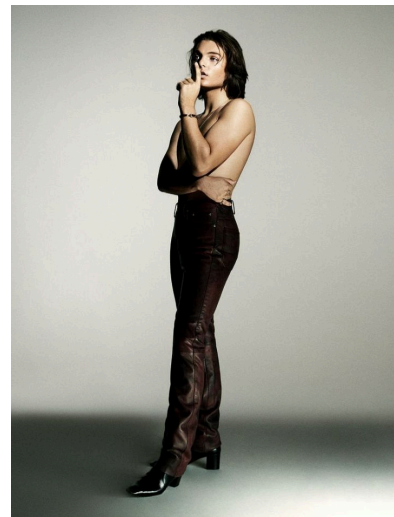

DAMIAN HURLEY

Height : 6'1" / 185 cm | Waist : 30" / 76 cm | Hair Colour : Brown | Eyes : Blue

DAMIAN HURLEY

Height : 6'1" / 185 cm | Waist : 30" / 76 cm | Hair Colour : Brown | Eyes : Blue

DAMIAN HURLEY

Height : 6'1" / 185 cm | Waist : 30" / 76 cm | Hair Colour : Brown | Eyes : Blue