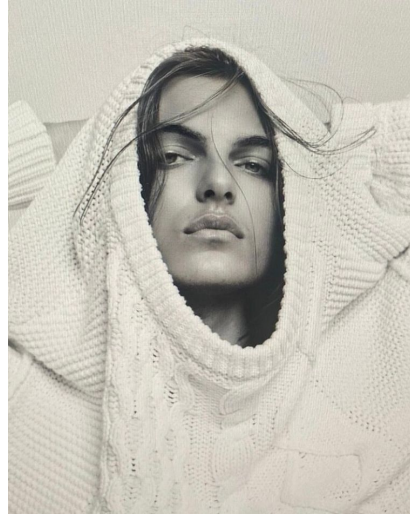

DAMIAN HURLEY

Height : 6'1" / 185 cm | Waist : 30" / 76 cm | Hair Colour : Brown | Eyes : Blue

DAMIAN HURLEY

Height : 6'1" / 185 cm | Waist : 30" / 76 cm | Hair Colour : Brown | Eyes : Blue

DAMIAN HURLEY

Height : 6'1" / 185 cm | Waist : 30" / 76 cm | Hair Colour : Brown | Eyes : Blue