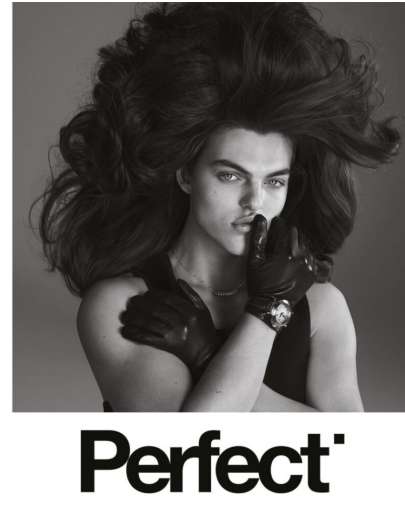

DAMIAN HURLEY

Height : 6'1" / 185 cm | Waist : 30" / 76 cm | Hair Colour : Brown | Eyes : Blue

DAMIAN HURLEY

Height : 6'1" / 185 cm | Waist : 30" / 76 cm | Hair Colour : Brown | Eyes : Blue

DAMIAN HURLEY

Height : 6'1" / 185 cm | Waist : 30" / 76 cm | Hair Colour : Brown | Eyes : Blue