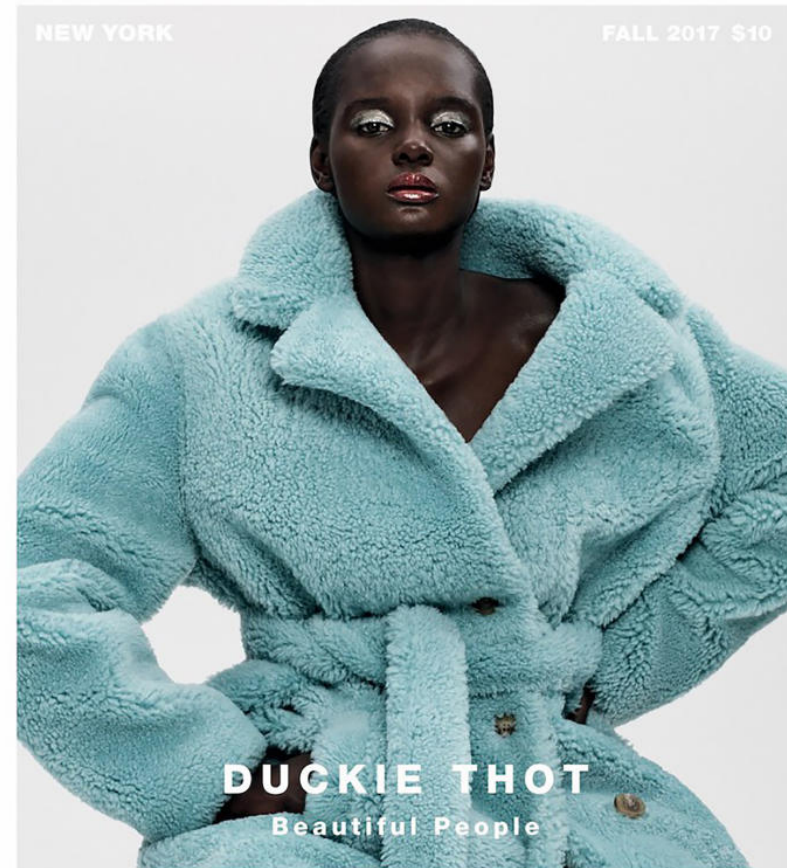

PAPER

Height : 5'10" / 178 cm | Waist : 24" / 61 cm | Hips : 36.5" / 93 cm | Shoe : 40.5 EU / 7.0 UK | Hair Colour : Brown | Eyes : Brown