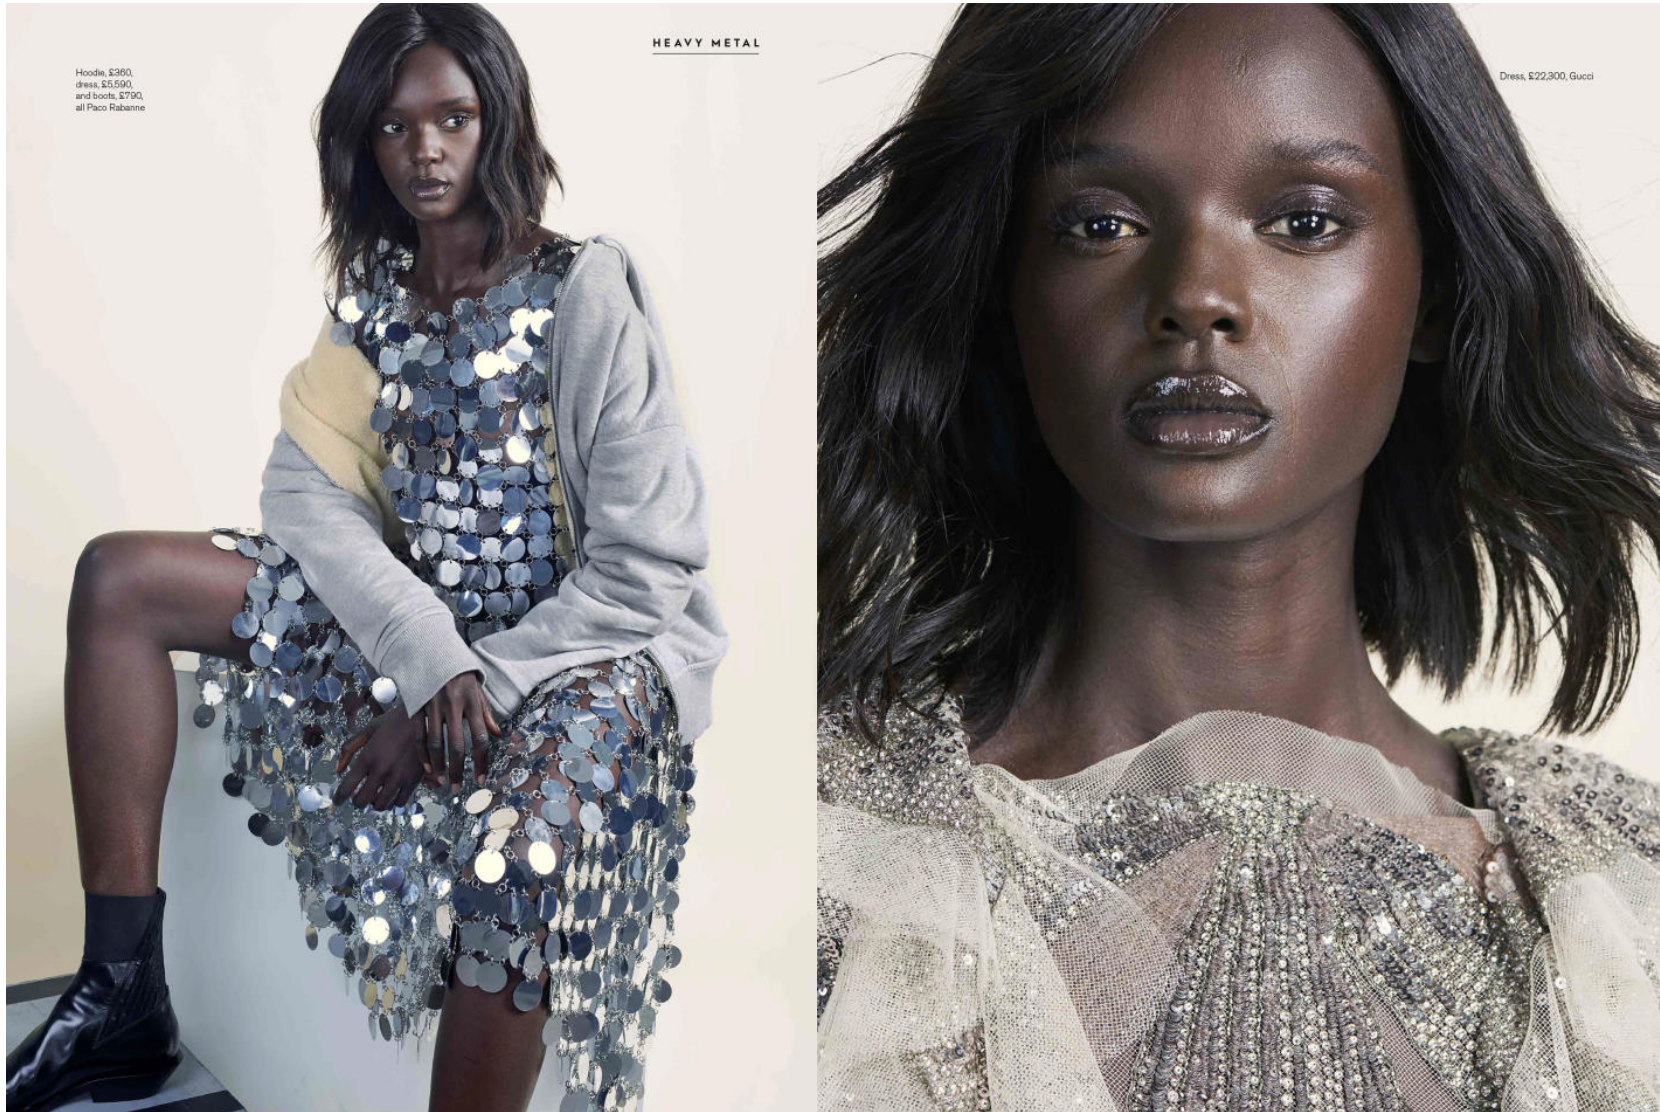

DUCKIE THOT

Height : 5'10" / 178 cm | Waist : 24" / 61 cm | Hips : 36.5" / 93 cm | Shoe : 40.5 EU / 7.0 UK | Hair Colour : Brown | Eyes : Brown