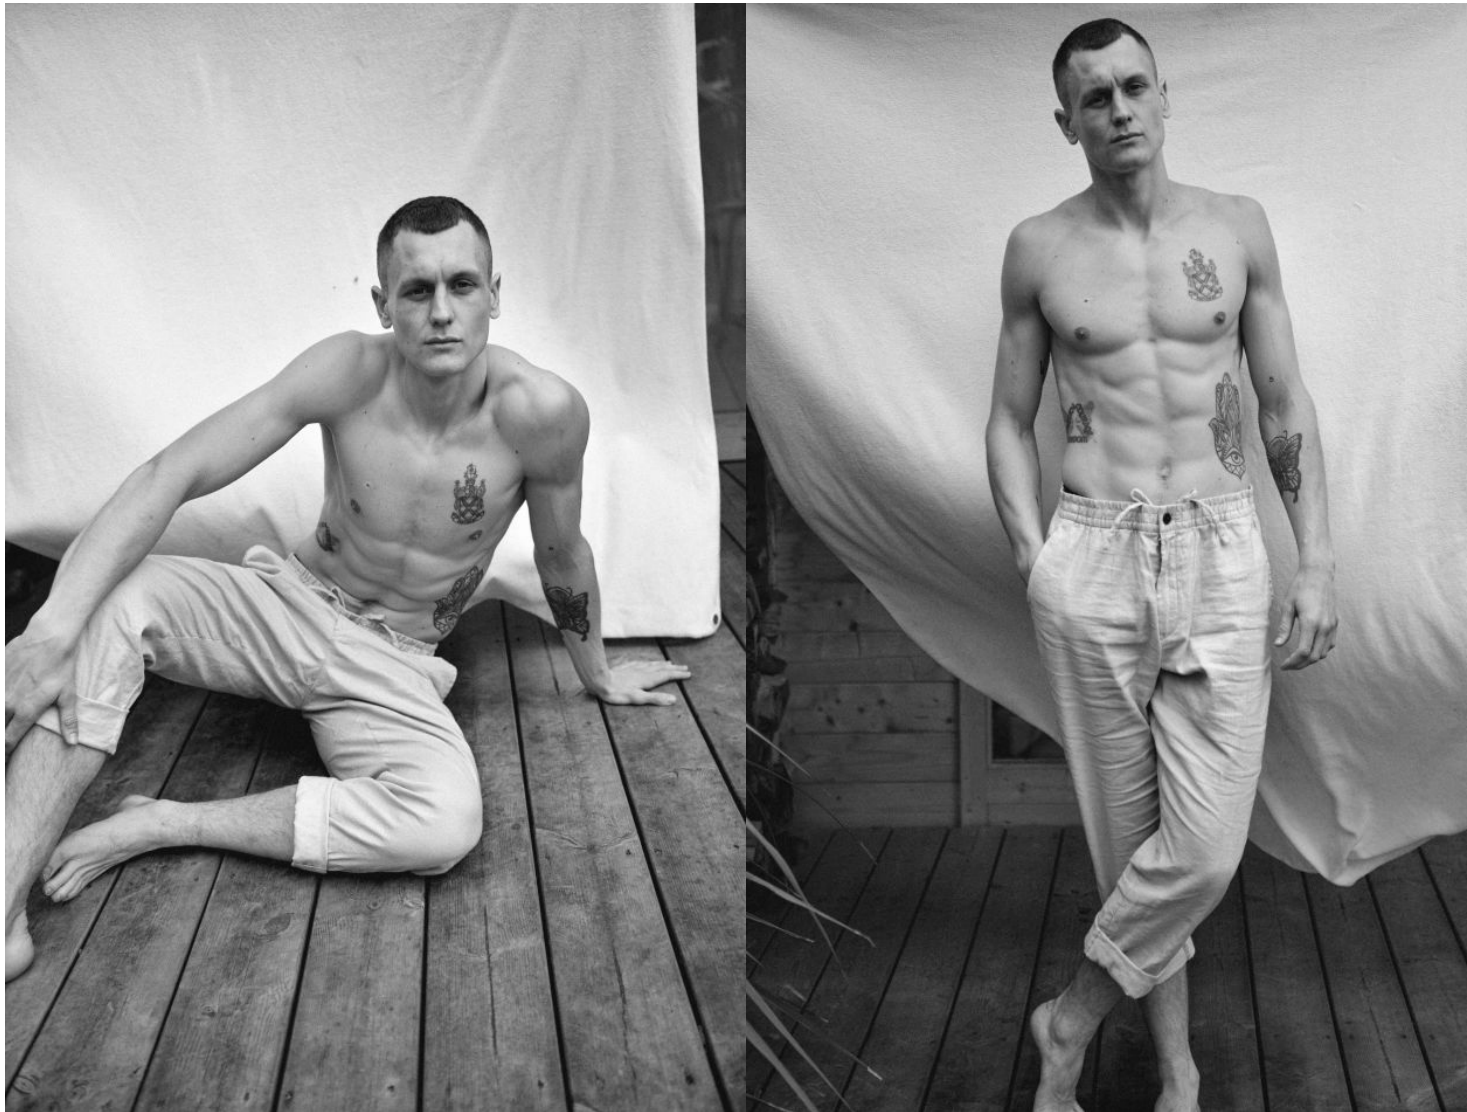

ED CHATTEY

Height : 6'1.5" / 187 cm | Waist : 30" / 76 cm | Hips : / cm | Shoe : 44.5 EU / 10.0 UK | Hair Colour : Brown | Eyes : Blue

ED CHATTEY

Height : 6'1.5" / 187 cm | Waist : 30" / 76 cm | Hips : / cm | Shoe : 44.5 EU / 10.0 UK | Hair Colour : Brown | Eyes : Blue