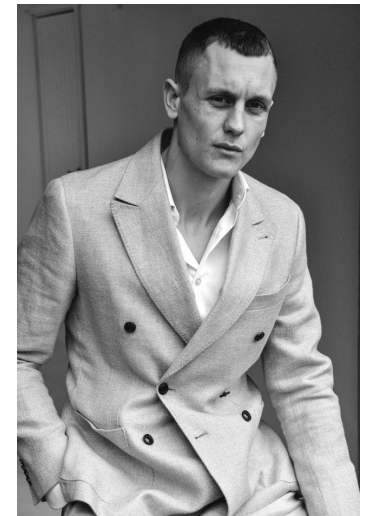

ED CHATTEY

Height : 6'1.5" / 187 cm | Waist : 30" / 76 cm | Shoe : 44.5 EU / 10.0 UK | Hair Colour : Brown | Eyes : Blue

ED CHATTEY

Height : 6'1.5" / 187 cm | Waist : 30" / 76 cm | Shoe : 44.5 EU / 10.0 UK | Hair Colour : Brown | Eyes : Blue

ED CHATTEY

Height : 6'1.5" / 187 cm | Waist : 30" / 76 cm | Shoe : 44.5 EU / 10.0 UK | Hair Colour : Brown | Eyes : Blue