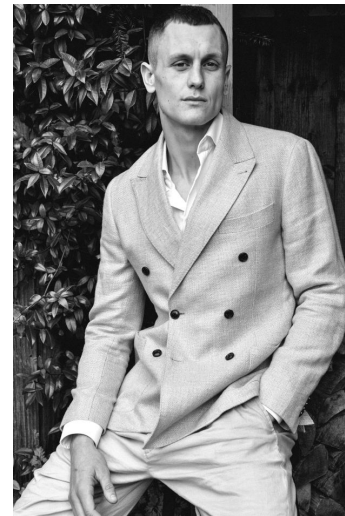

ED CHATTEY

Height : 6'1.5" / 187 cm | Waist : 30" / 76 cm | Shoe : 44.5 EU / 10.0 UK | Hair Colour : Brown | Eyes : Blue

ED CHATTEY

Height : 6'1.5" / 187 cm | Waist : 30" / 76 cm | Shoe : 44.5 EU / 10.0 UK | Hair Colour : Brown | Eyes : Blue

ED CHATTEY

Height : 6'1.5" / 187 cm | Waist : 30" / 76 cm | Shoe : 44.5 EU / 10.0 UK | Hair Colour : Brown | Eyes : Blue