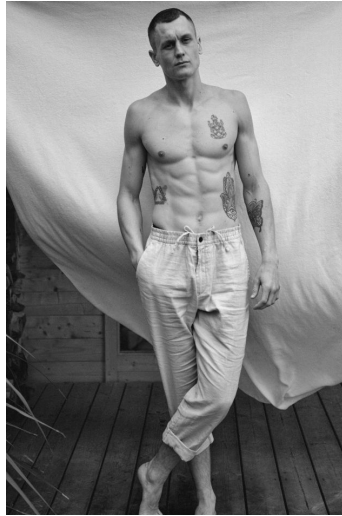

ED CHATTEY

Height : 6'1.5" / 187 cm | Waist : 30" / 76 cm | Shoe : 44.5 EU / 10.0 UK | Hair Colour : Brown | Eyes : Blue

ED CHATTEY

Height : 6'1.5" / 187 cm | Waist : 30" / 76 cm | Shoe : 44.5 EU / 10.0 UK | Hair Colour : Brown | Eyes : Blue

ED CHATTEY

Height : 6'1.5" / 187 cm | Waist : 30" / 76 cm | Shoe : 44.5 EU / 10.0 UK | Hair Colour : Brown | Eyes : Blue