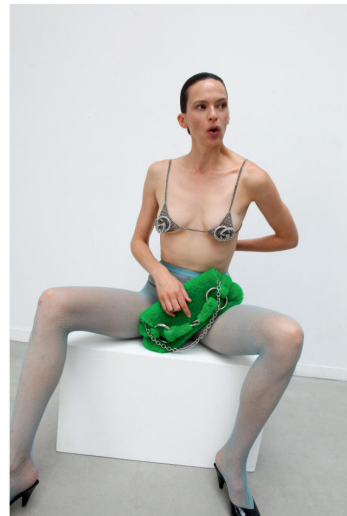

ELISE CROMBEZ

Height : 5'11" / 180 cm | Bust : 33" / 84 cm | Waist : 24" / 61 cm | Hips : 34" / 86 cm | Shoe : 41.0 EU / 7.0 UK | Hair Colour : Brown | Eyes : Green

ELISE CROMBEZ

Height : 5'11" / 180 cm | Bust : 33" / 84 cm | Waist : 24" / 61 cm | Hips : 34" / 86 cm | Shoe : 41.0 EU / 7.0 UK | Hair Colour : Brown | Eyes : Green

Adriano Paoloni, Marina Urbani, 2007 © Geronzi and Robinson, Off-White, 2017 ©

© 2023

miss vogue

Photo: [unreadable]

## ELISE CROMBEZ

Height : 5'11" / 180 cm | Bust : 33" / 84 cm | Waist : 24" / 61 cm | Hips : 34" / 86 cm | Shoe : 41.0 EU / 7.0 UK | Hair Colour : Brown | Eyes : Green

ELISE CROMBEZ

Height : 5'11" / 180 cm | Bust : 33" / 84 cm | Waist : 24" / 61 cm | Hips : 34" / 86 cm | Shoe : 41.0 EU / 7.0 UK | Hair Colour : Brown | Eyes : Green