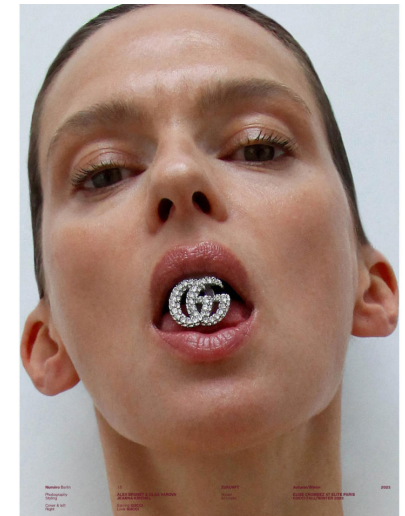

ELISE CROMBEZ

Height : 5'11" / 180 cm | Bust : 33" / 84 cm | Waist : 24" / 61 cm | Hips : 34" / 86 cm | Shoe : 41.0 EU / 7.0 UK | Hair Colour : Brown | Eyes : Green

ELISE CROMBEZ

Height : 5'11" / 180 cm | Bust : 33" / 84 cm | Waist : 24" / 61 cm | Hips : 34" / 86 cm | Shoe : 41.0 EU / 7.0 UK | Hair Colour : Brown | Eyes : Green

## ELISE CROMBEZ

Height : 5'11" / 180 cm | Bust : 33" / 84 cm | Waist : 24" / 61 cm | Hips : 34" / 86 cm | Shoe : 41.0 EU / 7.0 UK | Hair Colour : Brown | Eyes : Green

ELISE CROMBEZ

Height : 5'11" / 180 cm | Bust : 33" / 84 cm | Waist : 24" / 61 cm | Hips : 34" / 86 cm | Shoe : 41.0 EU / 7.0 UK | Hair Colour : Brown | Eyes : Green