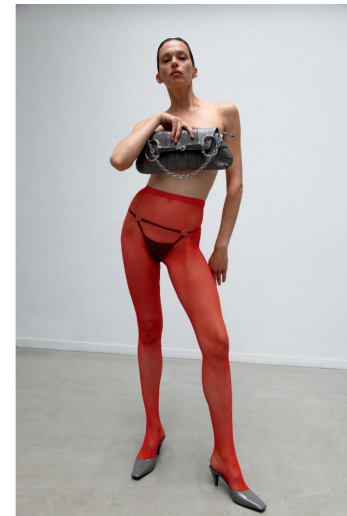

ELISE CROMBEZ

Height : 5'11" / 180 cm | Bust : 33" / 84 cm | Waist : 24" / 61 cm | Hips : 34" / 86 cm | Shoe : 41.0 EU / 7.0 UK | Hair Colour : Brown | Eyes : Green

ELISE CROMBEZ

Height : 5'11" / 180 cm | Bust : 33" / 84 cm | Waist : 24" / 61 cm | Hips : 34" / 86 cm | Shoe : 41.0 EU / 7.0 UK | Hair Colour : Brown | Eyes : Green

Adriano Paoloni, Marina Urbani, 2007 © Geronzi and Robinson, Off-White, 2017 ©

© 2023

miss vogue

Photo: [unreadable]

## ELISE CROMBEZ

Height : 5'11" / 180 cm | Bust : 33" / 84 cm | Waist : 24" / 61 cm | Hips : 34" / 86 cm | Shoe : 41.0 EU / 7.0 UK | Hair Colour : Brown | Eyes : Green

ELISE CROMBEZ

Height : 5'11" / 180 cm | Bust : 33" / 84 cm | Waist : 24" / 61 cm | Hips : 34" / 86 cm | Shoe : 41.0 EU / 7.0 UK | Hair Colour : Brown | Eyes : Green