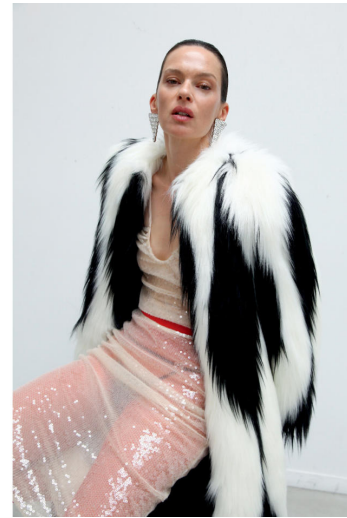

© 2023

ELISE CROMBEZ

Height : 5'11" / 180 cm | Bust : 33" / 84 cm | Waist : 24" / 61 cm | Hips : 34" / 86 cm | Shoe : 41.0 EU / 7.0 UK | Hair Colour : Brown | Eyes : Green