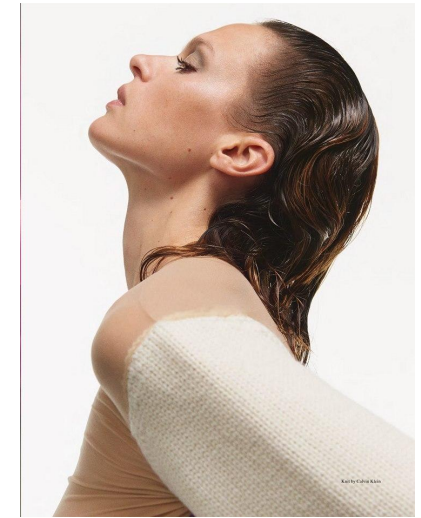

ELISE CROMBEZ

Height : 5'11" / 180 cm | Bust : 33" / 84 cm | Waist : 24" / 61 cm | Hips : 34" / 86 cm | Shoe : 41.0 EU / 7.0 UK | Hair Colour : Brown | Eyes : Green