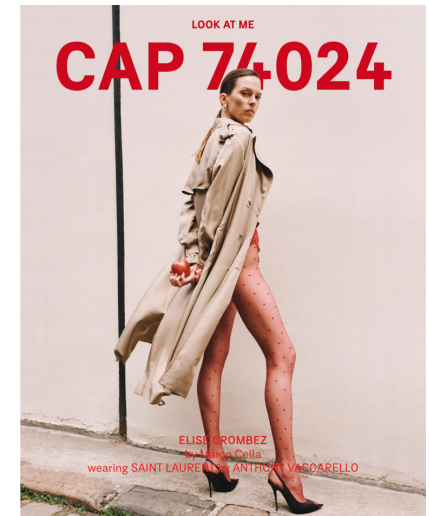

ELISE CROMBEZ

Height : 5'11" / 180 cm | Bust : 33" / 84 cm | Waist : 24" / 61 cm | Hips : 34" / 86 cm | Shoe : 41.0 EU / 7.0 UK | Hair Colour : Brown | Eyes : Green

ELISE CROMBEZ

Height : 5'11" / 180 cm | Bust : 33" / 84 cm | Waist : 24" / 61 cm | Hips : 34" / 86 cm | Shoe : 41.0 EU / 7.0 UK | Hair Colour : Brown | Eyes : Green

## ELISE CROMBEZ

Height : 5'11" / 180 cm | Bust : 33" / 84 cm | Waist : 24" / 61 cm | Hips : 34" / 86 cm | Shoe : 41.0 EU / 7.0 UK | Hair Colour : Brown | Eyes : Green

ELISE CROMBEZ

Height : 5'11" / 180 cm | Bust : 33" / 84 cm | Waist : 24" / 61 cm | Hips : 34" / 86 cm | Shoe : 41.0 EU / 7.0 UK | Hair Colour : Brown | Eyes : Green