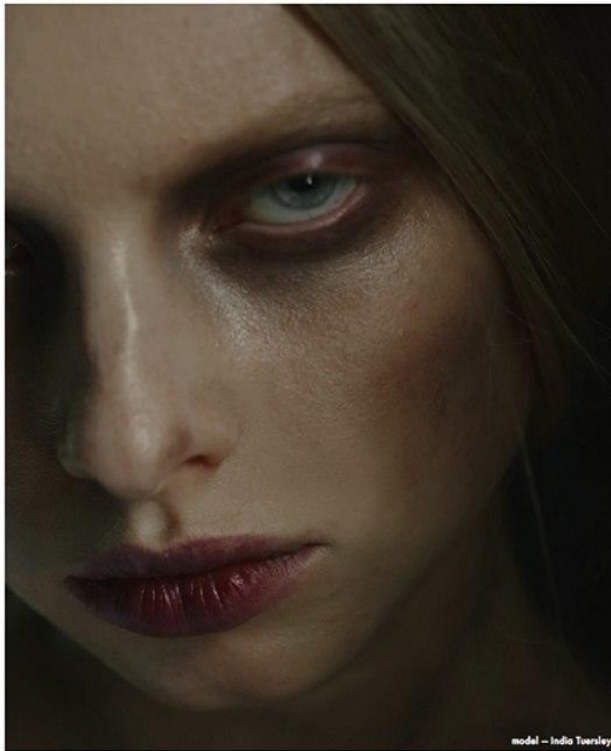

S L I M I

model - India Tuersey