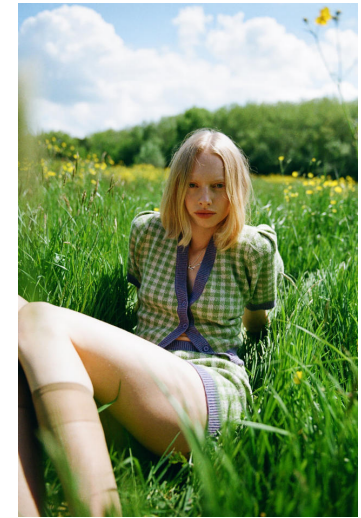

INDIA TUERSLEY

Height : 5'8.5" / 174 cm | Bust : 32" / 81 cm | Waist : 24" / 61 cm | Hips : 34.5" / 87 cm | Shoe : 40.0 EU / 6.5 UK | Hair Colour : Blonde | Eyes : Blue/Green

INDIA TUERSLEY

Height : 5'8.5" / 174 cm | Bust : 32" / 81 cm | Waist : 24" / 61 cm | Hips : 34.5" / 87 cm | Shoe : 40.0 EU / 6.5 UK | Hair Colour : Blonde | Eyes : Blue/Green

INDIA TUERSLEY

Height : 5'8.5" / 174 cm | Bust : 32" / 81 cm | Waist : 24" / 61 cm | Hips : 34.5" / 87 cm | Shoe : 40.0 EU / 6.5 UK | Hair Colour : Blonde | Eyes : Blue/Green

S L I M I

THE FASHION ISSUE 2