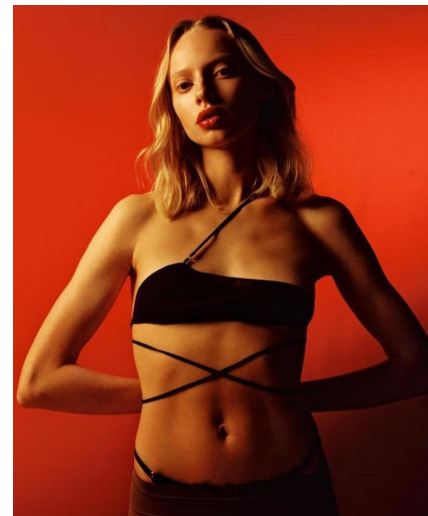

INDIA TUERSLEY

Height : 5'8.5" / 174 cm | Bust : 32" / 81 cm | Waist : 24" / 61 cm | Hips : 34.5" / 87 cm | Shoe : 40.0 EU / 6.5 UK | Hair Colour : Blonde | Eyes : Blue/Green

INDIA TUERSLEY

Height : 5'8.5" / 174 cm | Bust : 32" / 81 cm | Waist : 24" / 61 cm | Hips : 34.5" / 87 cm | Shoe : 40.0 EU / 6.5 UK | Hair Colour : Blonde | Eyes : Blue/Green

INDIA TUERSLEY

Height : 5'8.5" / 174 cm | Bust : 32" / 81 cm | Waist : 24" / 61 cm | Hips : 34.5" / 87 cm | Shoe : 40.0 EU / 6.5 UK | Hair Colour : Blonde | Eyes : Blue/Green

S L I M I

THE FASHION ISSUE 2