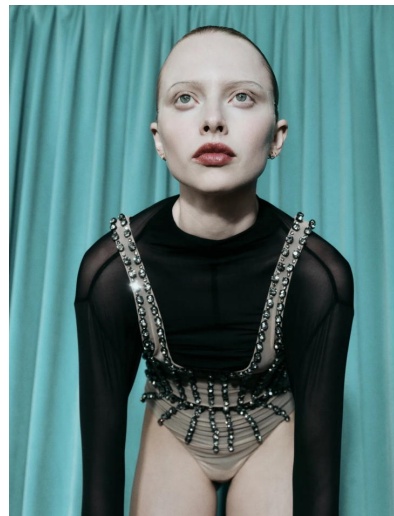

INDIA TUERSLEY

Height : 5'8.5" / 174 cm | Bust : 32" / 81 cm | Waist : 24" / 61 cm | Hips : 34.5" / 87 cm | Shoe : 40.0 EU / 6.5 UK | Hair Colour : Blonde | Eyes : Blue/Green

INDIA TUERSLEY

Height : 5'8.5" / 174 cm | Bust : 32" / 81 cm | Waist : 24" / 61 cm | Hips : 34.5" / 87 cm | Shoe : 40.0 EU / 6.5 UK | Hair Colour : Blonde | Eyes : Blue/Green

INDIA TUERSLEY

Height : 5'8.5" / 174 cm | Bust : 32" / 81 cm | Waist : 24" / 61 cm | Hips : 34.5" / 87 cm | Shoe : 40.0 EU / 6.5 UK | Hair Colour : Blonde | Eyes : Blue/Green

S L I M I

THE FASHION ISSUE 2

INDIA TUERSLEY

Height : 5'8.5" / 174 cm | Bust : 32" / 81 cm | Waist : 24" / 61 cm | Hips : 34.5" / 87 cm | Shoe : 40.0 EU / 6.5 UK | Hair Colour : Blonde | Eyes : Blue/Green