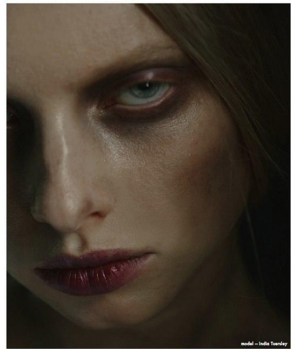

INDIA TUERSLEY

Height : 5'8.5" / 174 cm | Bust : 32" / 81 cm | Waist : 24" / 61 cm | Hips : 34.5" / 87 cm | Shoe : 40.0 EU / 6.5 UK | Hair Colour : Blonde | Eyes : Blue/Green

INDIA TUERSLEY

Height : 5'8.5" / 174 cm | Bust : 32" / 81 cm | Waist : 24" / 61 cm | Hips : 34.5" / 87 cm | Shoe : 40.0 EU / 6.5 UK | Hair Colour : Blonde | Eyes : Blue/Green

INDIA TUERSLEY

Height : 5'8.5" / 174 cm | Bust : 32" / 81 cm | Waist : 24" / 61 cm | Hips : 34.5" / 87 cm | Shoe : 40.0 EU / 6.5 UK | Hair Colour : Blonde | Eyes : Blue/Green

S L I M I

THE FASHION ISSUE 2