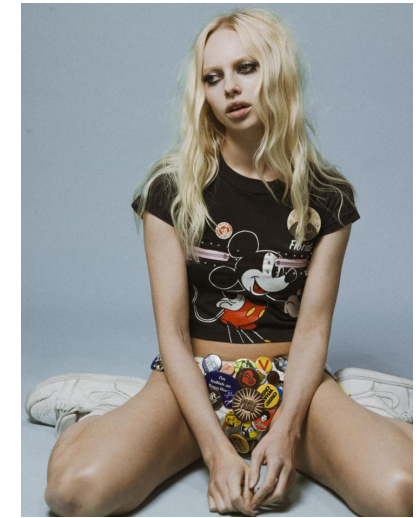

INDIA TUERSLEY

Height : 5'8.5" / 174 cm | Bust : 32" / 81 cm | Waist : 24" / 61 cm | Hips : 34.5" / 87 cm | Shoe : 40.0 EU / 6.5 UK | Hair Colour : Blonde | Eyes : Blue/Green

INDIA TUERSLEY

Height : 5'8.5" / 174 cm | Bust : 32" / 81 cm | Waist : 24" / 61 cm | Hips : 34.5" / 87 cm | Shoe : 40.0 EU / 6.5 UK | Hair Colour : Blonde | Eyes : Blue/Green

INDIA TUERSLEY

Height : 5'8.5" / 174 cm | Bust : 32" / 81 cm | Waist : 24" / 61 cm | Hips : 34.5" / 87 cm | Shoe : 40.0 EU / 6.5 UK | Hair Colour : Blonde | Eyes : Blue/Green

S L I M I

THE FASHION ISSUE 2

INDIA TUERSLEY

Height : 5'8.5" / 174 cm | Bust : 32" / 81 cm | Waist : 24" / 61 cm | Hips : 34.5" / 87 cm | Shoe : 40.0 EU / 6.5 UK | Hair Colour : Blonde | Eyes : Blue/Green