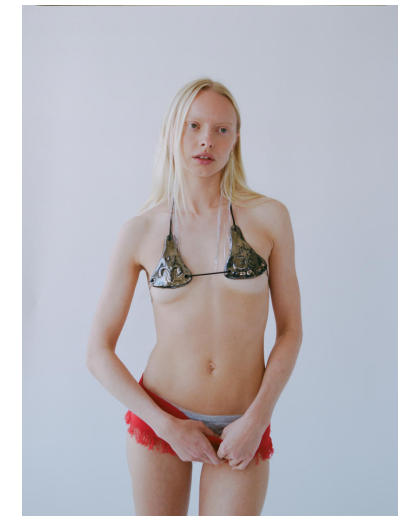

INDIA TUERSLEY

Height : 5'8.5" / 174 cm | Bust : 32" / 81 cm | Waist : 24" / 61 cm | Hips : 34.5" / 87 cm | Shoe : 40.0 EU / 6.5 UK | Hair Colour : Blonde | Eyes : Blue/Green

INDIA TUERSLEY

Height : 5'8.5" / 174 cm | Bust : 32" / 81 cm | Waist : 24" / 61 cm | Hips : 34.5" / 87 cm | Shoe : 40.0 EU / 6.5 UK | Hair Colour : Blonde | Eyes : Blue/Green

INDIA TUERSLEY

Height : 5'8.5" / 174 cm | Bust : 32" / 81 cm | Waist : 24" / 61 cm | Hips : 34.5" / 87 cm | Shoe : 40.0 EU / 6.5 UK | Hair Colour : Blonde | Eyes : Blue/Green

S L I M I

THE FASHION ISSUE 2

INDIA TUERSLEY

Height : 5'8.5" / 174 cm | Bust : 32" / 81 cm | Waist : 24" / 61 cm | Hips : 34.5" / 87 cm | Shoe : 40.0 EU / 6.5 UK | Hair Colour : Blonde | Eyes : Blue/Green