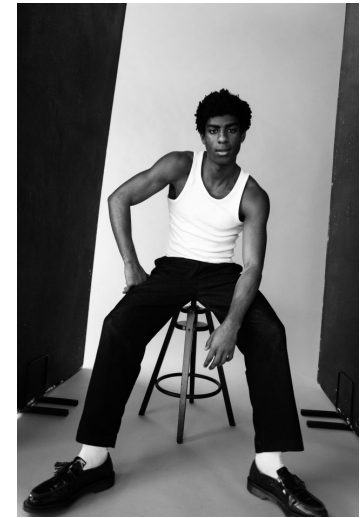

JUDE CARMICHAEL

Height : 6'0" / 183 cm | Waist : 32" / 81 cm | Chest : 37.5" / 95 cm | Hips : 37" / 94 cm | Shoe : 44.5 EU / 10.0 UK | Hair Colour : Black | Eyes : Light Brown

JUDE CARMICHAEL

Height : 6'0" / 183 cm | Waist : 32" / 81 cm | Chest : 37.5" / 95 cm | Hips : 37" / 94 cm | Shoe : 44.5 EU / 10.0 UK | Hair Colour : Black | Eyes : Light Brown