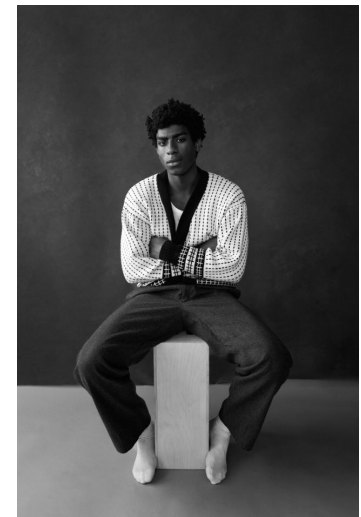

JUDE CARMICHAEL

Height : 6'0" / 183 cm | Waist : 32" / 81 cm | Chest : 37.5" / 95 cm | Hips : 37" / 94 cm | Shoe : 44.5 EU / 10.0 UK | Hair Colour : Black | Eyes : Light Brown

JUDE CARMICHAEL

Height : 6'0" / 183 cm | Waist : 32" / 81 cm | Chest : 37.5" / 95 cm | Hips : 37" / 94 cm | Shoe : 44.5 EU / 10.0 UK | Hair Colour : Black | Eyes : Light Brown