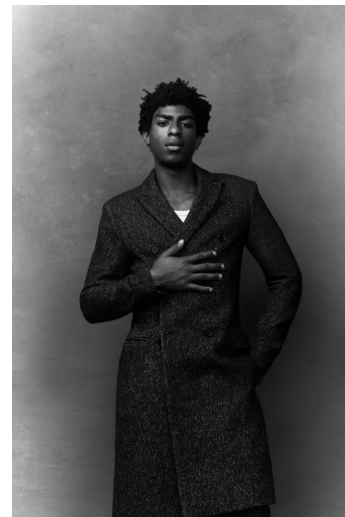

JUDE CARMICHAEL

Height : 6'0" / 183 cm | Waist : 32" / 81 cm | Chest : 37.5" / 95 cm | Hips : 37" / 94 cm | Shoe : 44.5 EU / 10.0 UK | Hair Colour : Black | Eyes : Light Brown

JUDE CARMICHAEL

Height : 6'0" / 183 cm | Waist : 32" / 81 cm | Chest : 37.5" / 95 cm | Hips : 37" / 94 cm | Shoe : 44.5 EU / 10.0 UK | Hair Colour : Black | Eyes : Light Brown