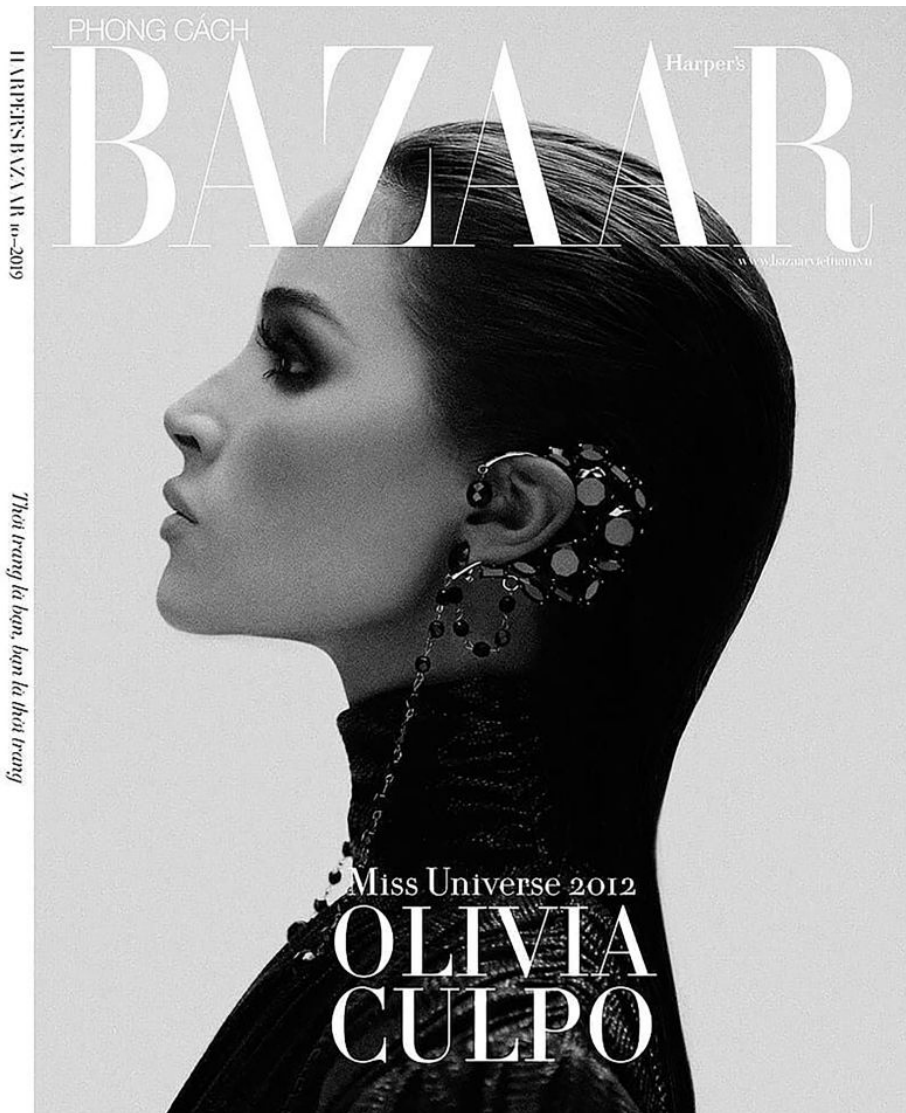

OLIVIA CULPO

Height : 5'7" / 170 cm | Waist : 25" / 64 cm | Hips : 35" / 89 cm | Shoe : 39.5 EU / 6.0 UK | Hair Colour : Brown | Eyes : Brown