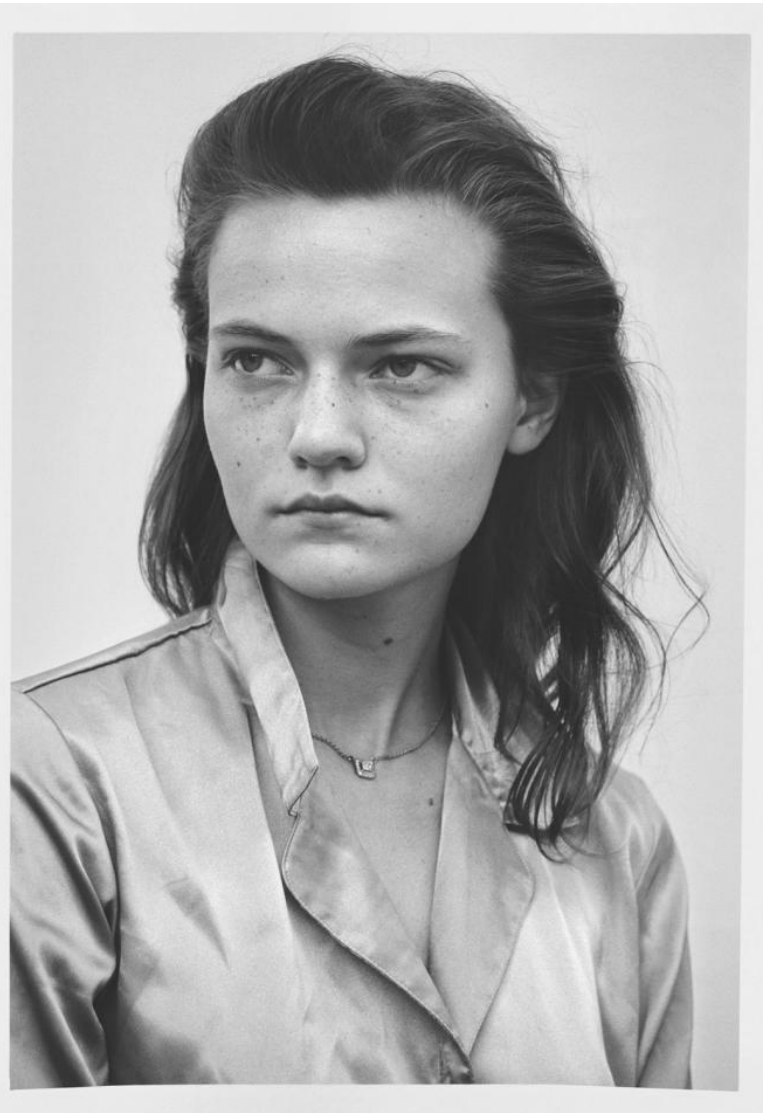

Book 13
Summer 2024
Somewhere

ROSE DANIELS
by CONI TARALLO

ROSE DANIELS

Height : 5'8" / 173 cm | Waist : 24" / 61 cm | Hips : 33" / 84 cm | Shoe : 39.0 EU / 6.0 UK | Hair Colour : Black | Eyes :

ROSE DANIELS

Height : 5'8" / 173 cm | Waist : 24" / 61 cm | Hips : 33" / 84 cm | Shoe : 39.0 EU / 6.0 UK | Hair Colour : Black | Eyes :

ROSE DANIELS

Height : 5'8" / 173 cm | Waist : 24" / 61 cm | Hips : 33" / 84 cm | Shoe : 39.0 EU / 6.0 UK | Hair Colour : Black | Eyes :

ROSE DANIELS

Height : 5'8" / 173 cm | Waist : 24" / 61 cm | Hips : 33" / 84 cm | Shoe : 39.0 EU / 6.0 UK | Hair Colour : Black | Eyes :

Shirt by PRADA, briefs by
HANRO, gloves by LACRASA

ROSE DANIELS

Height : 5'8" / 173 cm | Waist : 24" / 61 cm | Hips : 33" / 84 cm | Shoe : 39.0 EU / 6.0 UK | Hair Colour : Black | Eyes :

ROSE DANIELS

Height : 5'8" / 173 cm | Waist : 24" / 61 cm | Hips : 33" / 84 cm | Shoe : 39.0 EU / 6.0 UK | Hair Colour : Black | Eyes :

Шерстяной жакет, And Re Walker; брюки uzuncaisi, Jacquemus; обувь, сумочка (newyorkcitynyc.com)